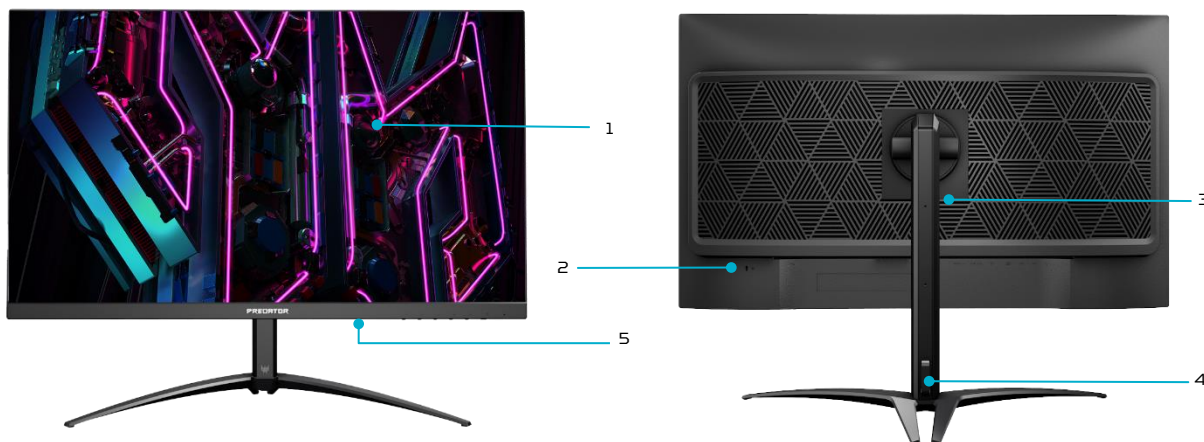

- WQHD (2560x1440)
- 180Hz refresh rate
- Smooth gaming with AMD FreeSync™ Premium
- Up to 0.5ms (GTG, Min.)
- DCI-P3 95% wide color gamut
- Delta E<1
- Agile-Splendor IPS
- HDR10 support
- ErgoStand
- Acer VisionCare 2.0
- Eyesafe 2.0 Certified
- In-Plane-Switching technology

PREDATOR XB323QU M3

Product views	<ol style="list-style-type: none"> 31.5"16:9 display Power button / OSD button Height adjustment stand 	<ol style="list-style-type: none"> Cable management 2Wx2 Speaker
Color	Black	
Dimensions and weight	Dimensions: 71.57 (W) x 48.21~61.21 (H) x 30.89 (D) cm 28.18 (W) x 18.98~24.10 (H) x 12.16 (D) inches	Weight: TBD kg TBD lbs
Size	31.5"(16:9)	
Active display area	698x393 mm	
Maximum resolution	HDMI:2560x1440@144Hz DP:2560x1440@180Hz DCI-P3 95% wide color gamut In-Plane-Switching Panel	
Response time	1ms / 0.5ms (GTG, Min.)	
Contrast ratio	100,000,000:1 (ACM)	
Brightness	250nits	
Viewing angle (CR=10)	178°(H),178°(V)	
Colors	1.67M	
Bits	8bit	
Input signal	2HDMI(2.0)+1DisplayPort(1.2)+SPK+Audio out	
Speakers	2Wx2	
VESA Wall mounting	100X100mm	
Power supply [100V-240V]	Internal	
Support	AMD FreeSync™ Premium	
ErgoStand	Tilt <ul style="list-style-type: none"> -5°~ 20° Swivel <ul style="list-style-type: none"> ±15° 	Height adjustment <ul style="list-style-type: none"> 120mm Pivot <ul style="list-style-type: none"> N/A

We named our line of gaming products after a fierce hunter – the Predator. We design gear for serious gamers – members of what we call the Predator tribe. Every member of our tribe has the soul of a warrior on the path to battle. We each bear the mark of our deadly mission. Our ancestors painted their bodies with dirt and blood to strike fear into the hearts of their enemies and rally comrades to battle. We draw inspiration from these intimidating marks. The symbol of the Predator tribe represents loyalty, power and ferocity. Use it wisely. Embolden your tribe and demoralize the enemy. Lead us to victory.