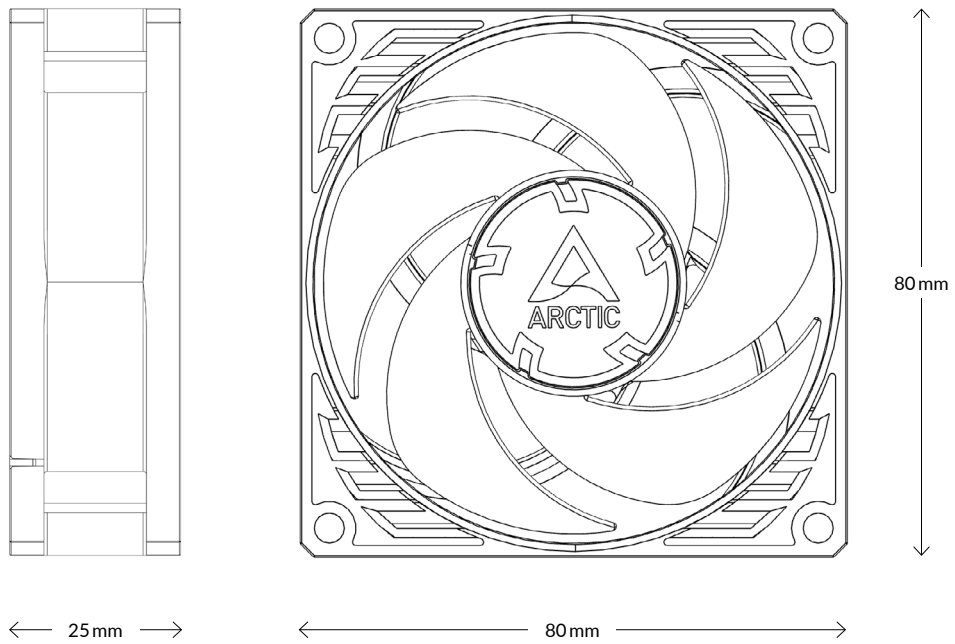

Fan Specifications

Dimensions	80 (L) x 80 (W) x 25 (H) mm
Weight	81 g
Speed	3000 rpm
Static Pressure	1.90 mmH ₂ O
Airflow	23.4 cfm 39.76 m ³ /h
Bearing	Fluid Dynamic Bearing
Cable Length	400 mm
Connector	3-Pin Connector
Current Voltage	0.14 A 12 V DC
Starting Voltage	2.4 V DC
Noise Level	0.3 Sone
Ambient Operating Temperature	0-40 °C

Shipping Information Single Fan - Black

Box Dimensions	82 (L) x 82 (W) x 26 (H) mm
Gross Weight	97 g
SKU	ACFAN00147A
EAN	4895213701990
UPC	872767009882
Box Content	P8 x 1 Mounting Screws x 4

P8

80 mm Fan