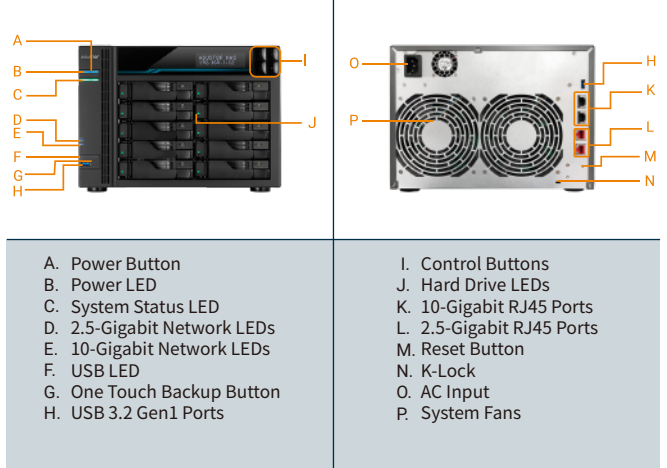

Hardware Specification

LOCKERSTOR 10 (AS6510T)

Processor	Intel ATOM C3538 2.1GHz Quad-Core Processor
Memory	8GB SO-DIMM DDR4 Expandable. max. 64GB, 32GB x2)
M.2 Drive Slots	2x M.2 PCIe(NvMe) or SATA3 supported M.2 2280, 2260 and 2242
Drive Bays	10x SATA3 6Gb/s; 3.5"/2.5" HDD/SSD
Network	10 Gigabit Ethernet x2; 2.5 Gigabit Ethernet x2
External Device Interface	2x USB 3.2 Gen 1 (1x Front ; 1x Rear)
Dimensions (HxWxD)	215.5(H) x 293(W) x 230(D) mm
Weight	6.4 (kg)/14.1 (lb)
Power	Internal Power Supply: 250W
Operation/Disk Hibernation/Sleep Mode(S3)	76.8W/41.1W/No Sleep Mode
Volume Type	Single, JBOD, RAID 0/1/5/6/10, RAID 1/5/6/10 + Hot Spare

A. Power Button B. Power LED C. System Status LED D. 2.5-Gigabit Network LEDs E. 10-Gigabit Network LEDs F. USB LED G. One Touch Backup Button H. USB 3.2 Gen1 Ports	I. Control Buttons J. Hard Drive LEDs K. 10-Gigabit RJ45 Ports L. 2.5-Gigabit RJ45 Ports M. Reset Button N. K-Lock O. AC Input P. System Fans

Software & Features

Operating System

- ADM 3.4 Onwards
- Supports Online Firmware Updates

Supported OS

- Windows XP, Vista, 7, 8, 10, Server 2003, Server 2008, Server 2012
- Mac OS X 10.6 and up
- UNIX, Linux, and BSD

Access Control

- Maximum Number of Users: 4096
- Maximum Number of Groups: 512
- Maximum Number of Shared Folders: 512
- Maximum Number of Concurrent Connections: 512
- Supports Windows Active Directory
- Supports Windows Active Directory / LDAP

File Explorer

- Web-based File Management
- ISO File Mounting
- Share Links
- Task Monitor
- Browse Files on Local PC
- Thumbnail Previews
- Data Access via External Optical Drive
- Supports video playback

System Administration

- Log Type:
  - System Log, Connection Log, File Access Log
- Real-time Online User Monitor
- Real-time System Monitor
- User Quota
- Virtual Drive (ISO Mounting, Maximum 16)
- UPS Support

Storage Management

- Support Multiple Volumes with Spare Disks
- Volume Type: Single disk, JBOD, RAID 0, RAID 1, RAID 5, RAID 6, RAID 10
- Support for Online RAID Level Migration

Disk Management

- Scheduled Bad Block Scans
- Scheduled S.M.A.R.T Scans

External Devices

- Supports USB External Storage Devices
- USB Wi-Fi Dongle Support
- Bluetooth Dongle/Speaker Support
- USB Printer Support
- USB DAC/IR Receiver/Keyboard/Mouse Support
- USB CD ROM Drives/DVD ROM Drives/BD-ROM Drives

Energy Control

- Configurable Disk Hibernation and Sleep Mode Wait Time
- Configurable Time Period for Sleep Mode Activation
- Automatic Sleep

Supported Browsers

- Internet Explorer 11 Onwards, Firefox, Chrome, Safari, Microsoft Edge

Network

- TCP/IP (IPv4 & IPv6)
- Link Aggregation: Supports 802.3ad and Six Other Modes for Load Balancing and/or Network Failover
- Jumbo Frame (MTU)
- VLAN
- EZ Connect
- Wireless Network
- DDNS/EZ-Router
- Supports Wake-on-LAN (WOL)
  - Only supported on 2.5 GbE port
- Supports Wake-on-WAN (WOW)
  - Only supported on 2.5 GbE port

Network Protocols

- CIFS / SMB, SMB 2.0 / 3.0, AFP, NFS, FTP (Unicode Supported), TFTP, WebDAV, Rsync, SSH, SFTP, iSCSI/IP-SAN, HTTP, HTTPS, Proxy, SNMP, Syslog

Security

- AES 256-Bit Encryption
- Firewall: Prevent Unauthorized Access
- Alert Notifications: E-mail, SMS
- Encrypted Connections: HTTPS, FTP over SSL/TLS, SSH, SFTP, Rsync over SSH
- Built-in Hardware Encryption Engine: AS10/31/32/61/62/63/64/70/ Nimbustor/Lockerstor(AS65) series

Backup Solutions

- Rsync (Remote Sync) Backup · Cloud Backup
- FTP Backup · External Backup
- One Touch Backup · EZ Sync

EZ Sync Manager