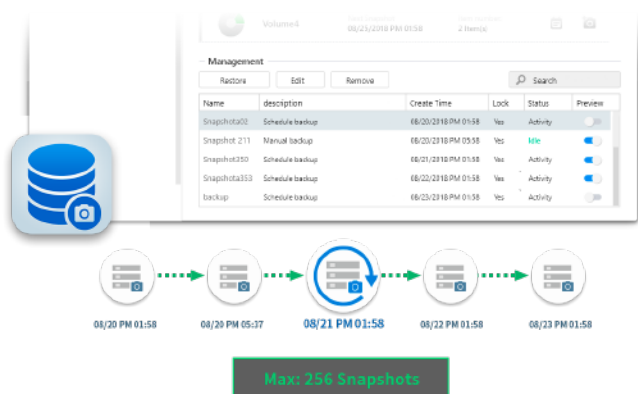

4096

Accounts

512

Groups

512

Shared Folders

512

Concurrent Connections

Snapshot Center

Snapshot Center is a new feature for ASUSTOR NAS devices to utilize Btrfs and iSCSI volumes to take snapshots of the information inside a NAS. Snapshot Center supports up to 256 snapshots of a volume and can be done every five minutes, creating a backup that can be restored easily if data is damaged or lost.

ASUSTOR EZ Sync

1. All new UI. Simpler and easier to operate. View NAS information quickly.
2. More complete settings - offering detailed folder lists. Easily select folders and files not in a folder.
3. Notifications for abnormal status
4. Support 2-step verification increase account safety.
5. Improve NAS connecting and file sync system stability for better user experience.