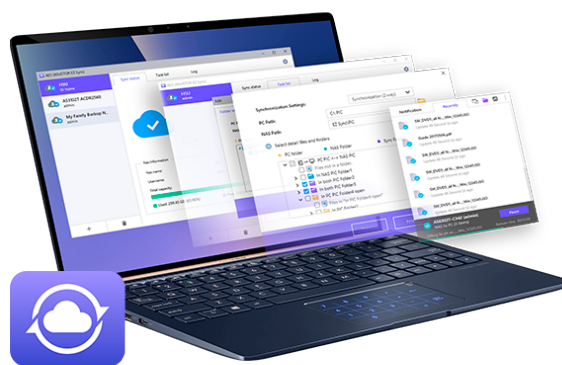

Cross-Platform Multi-User Access

The ASUSTOR NAS provides seamless cross-platform and multi-user access, allowing you to easily connect to your NAS from Windows, Mac OS X or Unix-like operating systems no matter if you are using a PC, notebook, tablet or smartphone.

Snapshot Center

Snapshot Center is a new feature for ASUSTOR NAS devices to utilize Btrfs and iSCSI volumes to take snapshots of the information inside a NAS. Snapshot Center supports up to 256 snapshots of a volume and can be done every five minutes, creating a backup that can be restored easily if data is damaged or lost.

ASUSTOR EZ Sync

1. All new UI. Simpler and easier to operate. View NAS information quickly.
2. More complete settings - offering detailed folder lists. Easily select folders and files not in a folder.
3. Notifications for abnormal status
4. Support 2-step verification increase account safety.
5. Improve NAS connecting and file sync system stability for better user experience.