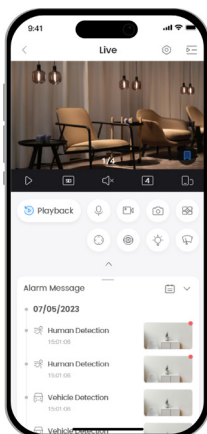

Dual 2K

Clear images with sharp details

Dual-lens, Double Vision

One camera, double the protection

Adjustable Dual-lens Angles

See all around with adjustable lenses

Dual Channel Smart Detection

Smart detection for both lenses to focus on what matters

Withstands harsh environments

Auto Tracking

Automatic tracking of targets

Sound and Light Alarm

Provides instant alarms to deter intruders

Smart Dual Light

Captures color details for post-event review

Micro SD Card

Low-cost storage

Bluetooth Pairing

Fast pairing with Bluetooth

Wi-Fi 6

The perfect integration of speed and anti-interference

H.265

Advanced H.265 Compression Technology

Upgrade Your Experience with DMSS

Dahua Mobile Security Surveillance (DMSS) is a professional remote surveillance management platform that offers remote monitoring, device migration, and sharing. When connected to the internet, the platform provides real-time alerts to improve surveillance efficiency and grant flexibility in security management.