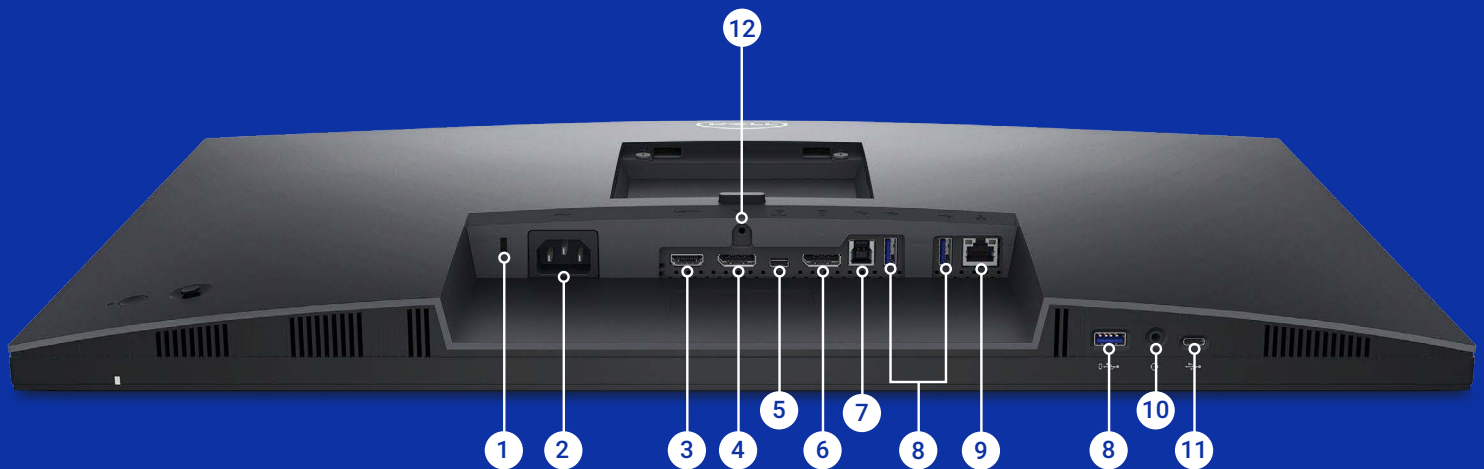

Ports & Slots

1	Security lock slot¹	8	USB 3.2 Gen1 Type-A downstream
2	Power connector	9	RJ45
3	HDMI	10	3.5mm headphone jack
4	DisplayPort 1.4	11	USB 3.2 Gen1 Type-C downstream
5	USB 3.2 Gen1 Type-C upstream	12	Stand lock feature
6	DP-out		
7	USB 3.2 Gen1 Type-B upstream		

¹ Based on Kensington Security Slot™