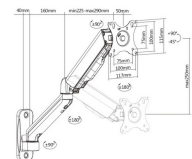

# 650137 17"-32" Single Monitor Wall-Mounted Bracket, Arm length:450mm

## Short Description

---

1. Max. VESA: 100x100
2. Max. Load Capacity: 9Kg (per screen)
3. Screen Rotation: 360°
4. Gas spring structure offers perfect counterbalance presentation in all directions
5. Built-in spring tension gauge can be easily adjusted to fit varied weights on the arm
6. VESA standards compliant

## Additional Information

---

Color	Black
EAN	4015867229354
Model Number	650137
Compatible Display Size	17"-32", 17"-32"
VESA support	75 x 75, 100 x 100
Approval and Compliance	RoHS
Compatible display size	17-32"
Package Contents	650137/manual/screws/CE document
Product weight (kg)	1.64
Dimensions (W x D x H)	475 x 491 x 117 mm
Screen Rotation	+180°~-180°
Quick Installation VESA Plate	Yes
Support Curved TV (Monitors)	Yes
Cable management	Yes

Installation	Wall Mounted
Material	Plastic, Stainless Steel, Aluminum
VESA compatibility	100x100,75x75
Tilt range	+90°~-45°
Screens support quantity	1
Pan (Swivel) range	+90°~-90°
Mount	Wall mount
Load Capacity (kg)	2~9kg