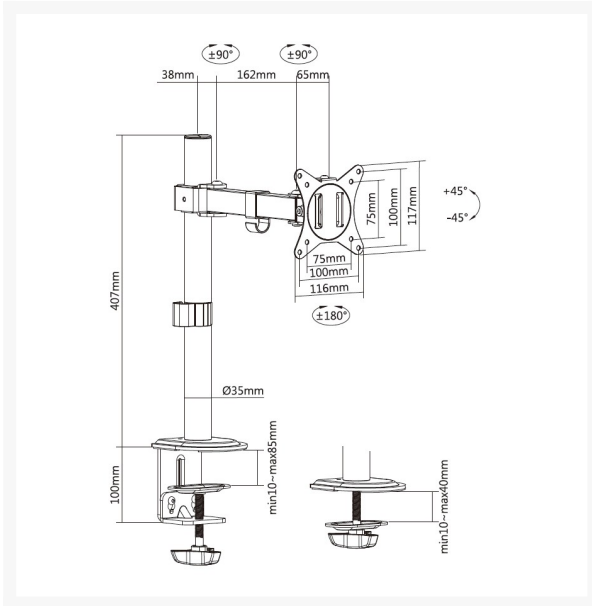

650166 17"-32" Articulating Monitor Desk Mount Bracket, White

Product Images

Short Description

- Mounting Option: Clamp (10-85mm) /Grommet (10-40mm)
- Max. Load Capacity: 9Kg
- Max. VESA: 100x100
- Screen Rotation: 360°
- Height adjustment
- Full motion mount
- Cable clips keep cables organized and protected
- VESA standards compliant
- Slide-in VESA plate provides easy access for attachment and detachment

Description

The equip 650166 Monitor Desk Mount Bracket is a versatile mounting solution for monitors sized between 17 inches and 32 inches your LCD/LED monitor. It offers adjustable articulation, allowing you to tilt, swivel, and rotate your monitor for ergonomic

viewing positions.

The bracket is designed to free up desk space and create a streamlined setup. Its durable construction ensures stability and support for your monitor. With a white finish, it adds a modern touch to your workspace. Easy to install and with cable management features, this desk mount bracket is ideal for creating a comfortable and organized work environment.

A convenient phone slot located on the base. A detachable VESA plate for user-friendly installation.

Additional Information

Harmonized System (HS) code	852990
Customs product code (TARIC)	8529909700
Approval and Compliance	RoHS
Package Contents	Articulating Monitor Desk Mount Bracket Manual screws kits
Cable management	Yes
Pipe Size (Pole height)	407mm
Quick Installation VESA Plate	Yes
Compatible Display Size	17"-32"
Installation	Clamp,Grommet
Load Capacity (kg)	9
Material	Plastic, Stainless Steel
Mount	Desk mount
Pan (Swivel) range	+90°~-90°
Screen Rotation	+180°~-180°
Screens support quantity	1
Support Curved TV (Monitors)	Yes
Tilt range	+45°~-45°
VESA compatibility	75x75,100x100
Dimensions (W x D x H)	116 x 308 x 561 mm
Product weight (kg)	2.37
Color	White
EAN	4015867237625
Model Number	650166