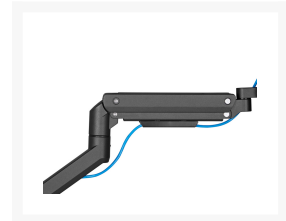

650180 17"-49" Heavy-Duty Monitor Desk Mount Bracket, Black

Product Images

Short Description

- Max. Load Capacity: 20Kg (per screen)
- Max. VESA: 100x100
- Sturdy and lightweight aluminum construction
- Gas spring structure offers perfect counterbalance presentation in all directions
- Built-in spring tension gauge can be easily adjusted to fit varied weights on the arm
- VESA standards compliant
- Free-tilting design for multiple monitor viewing angles
- Detachable VESA Plate Design
- Cable clips keep cables organized and protected

Description

The Equip 650180 17"-49" Heavy-Duty Monitor Desk Mount Bracket is a robust and versatile solution for managing larger monitors in your workspace. Designed to accommodate monitors ranging from 17 inches to 49 inches in size, this mount is ideal for heavy-duty applications and larger display setups.

Featuring a durable construction, the heavy-duty desk mount bracket provides stability and secure support for monitors of varying weights. The adjustable design allows for versatile positioning, making it suitable for a variety of professional and creative tasks. Whether you're a designer, video editor, or enthusiast gamer, this mount offers flexibility in arranging and aligning your larger monitors.

Additional Information

Color	Black
EAN	4015867236055
Model Number	650180
Approval and Compliance	RoHS & REACH
Package Contents	Desk Mount Bracket User Manual Screws kits
Dimensions (W x D x H)	132 x 558 x 575 mm
Product weight (kg)	3.59
Cable management	Yes
Quick Installation VESA Plate	Yes
Compatible Display Size	17"-49"
Installation	Clamp,Grommet
Load Capacity (kg)	20kg
Material	Plastic, Stainless Steel, Aluminum
Mount	Desk mount
Pan (Swivel) range	+90°~-90°
Screen Rotation	+180°~-180°
Screens support quantity	1
Support Curved TV (Monitors)	Yes
Tilt range	+50°~-20°
VESA compatibility	75x75,100x100