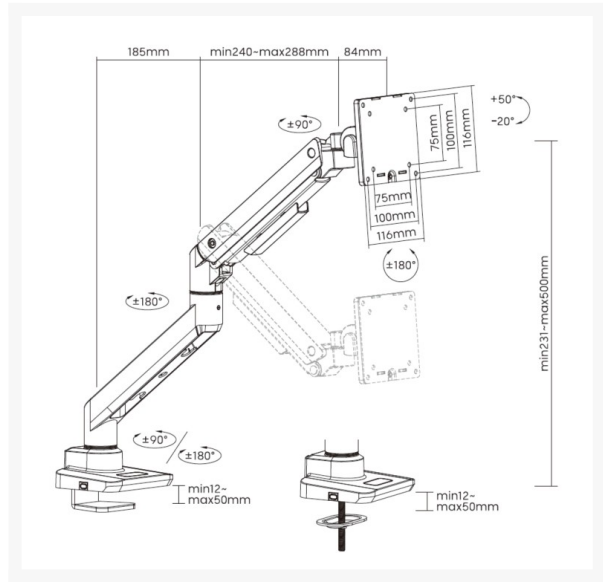

650180 17"-49" Heavy-Duty Monitor Desk Mount Bracket, Black

Product Images

Short Description

- Max. Load Capacity: 20Kg (per screen)
- Max. VESA: 100x100
- Sturdy and lightweight aluminum construction
- Gas spring structure offers perfect counterbalance presentation in all directions
- Built-in spring tension gauge can be easily adjusted to fit varied weights on the arm
- VESA standards compliant
- Free-tilting design for multiple monitor viewing angles
- Detachable VESA Plate Design
- Cable clips keep cables organized and protected

Description

The Equip 650180 17"-49" Heavy-Duty Monitor Desk Mount Bracket is a robust and versatile solution for managing larger monitors in your workspace. Designed to accommodate monitors ranging from 17 inches to 49 inches in size, this mount is ideal for heavy-duty applications and larger display setups.

Featuring a durable construction, the heavy-duty desk mount bracket provides stability and secure support for monitors of varying weights. The adjustable design allows for versatile positioning, making it suitable for a variety of professional and creative tasks. Whether you're a designer, video editor, or enthusiast gamer, this mount offers flexibility in arranging and aligning your larger monitors.

Additional Information

Color	Black
EAN	4015867236055
Model Number	650180
Approval and Compliance	RoHS & REACH
Package Contents	Desk Mount Bracket User Manual Screws kits
Dimensions (W x D x H)	132 x 558 x 575 mm
Product weight (kg)	3.59
Cable management	Yes
Quick Installation VESA Plate	Yes
Compatible Display Size	17"-49"
Installation	Clamp,Grommet
Load Capacity (kg)	20kg
Material	Plastic, Stainless Steel, Aluminum
Mount	Desk mount
Pan (Swivel) range	+90°~-90°
Screen Rotation	+180°~-180°
Screens support quantity	1
Support Curved TV (Monitors)	Yes
Tilt range	+50°~-20°
VESA compatibility	75x75,100x100