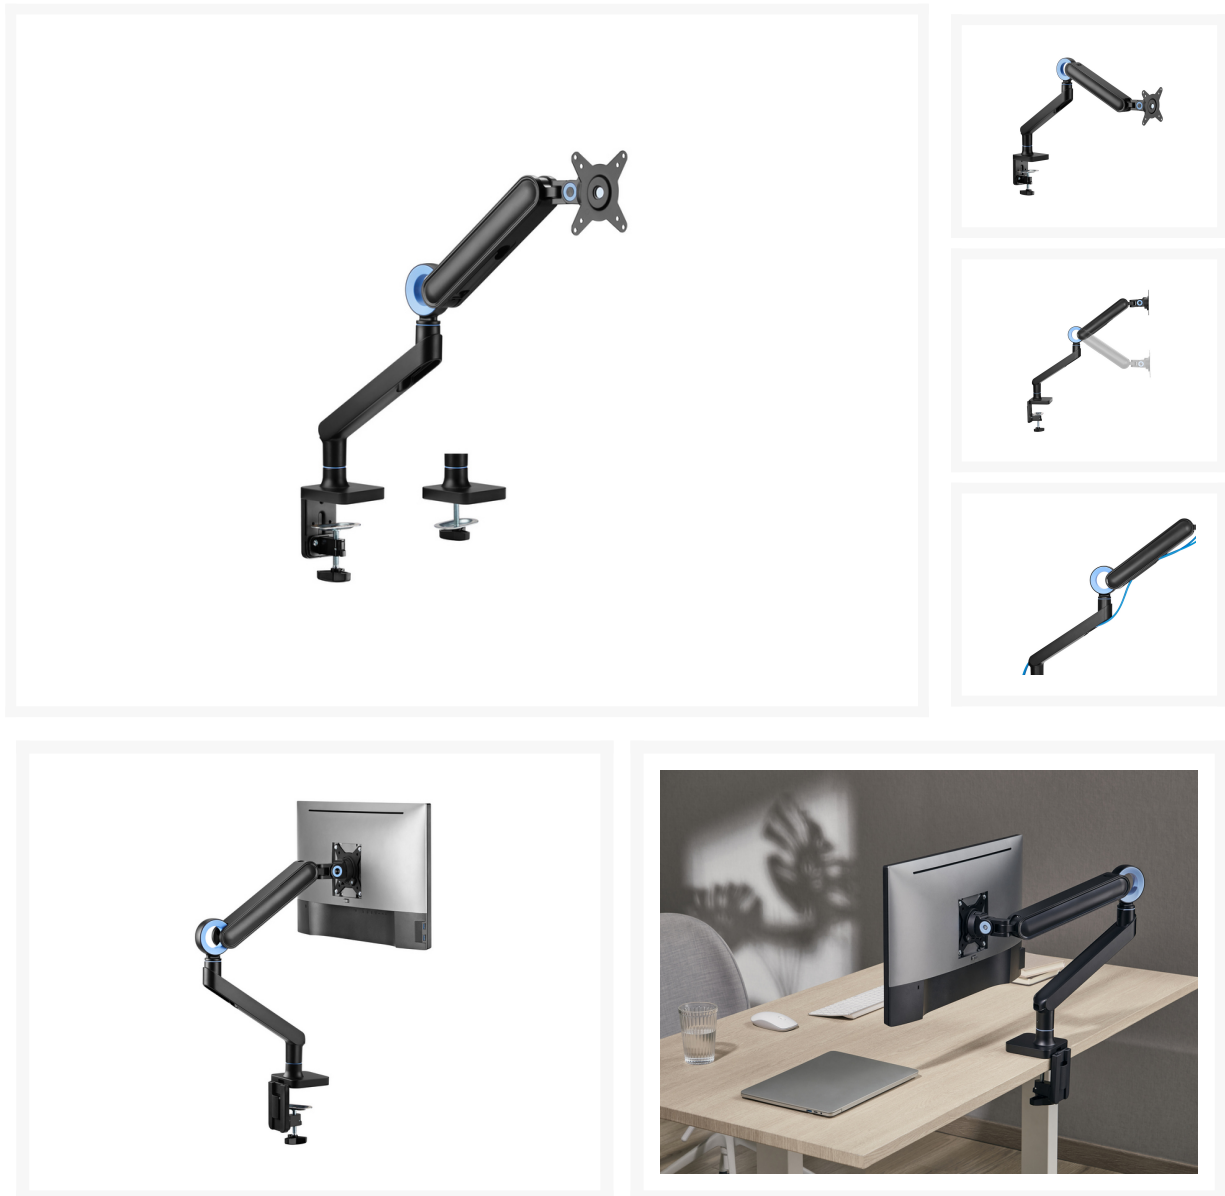

# 650184 17"-35" Premium Monitor Desk Mount Bracket, Black

## Short Description

- Max. Load Capacity: 10.5Kg
- Max. VESA: 75x75, 100x100
- Sturdy and lightweight aluminum construction
- Gas spring structure offers perfect counterbalance presentation in all directions
- Built-in spring tension gauge can be easily adjusted to fit varied weights on the arm
- Tool-free height adjustment
- VESA standards compliant
- Free-tilting design for multiple monitor viewing angles
- Detachable VESA Plate Design
- Cable clips keep cables organized and protected

Crafted with precision and durability in mind, the premium desk mount bracket ensures a secure and stable foundation for monitors with varying weights. The sleek and modern design complements your workspace aesthetics, creating a professional and organized look.

The adjustable features of this premium mount allow for personalized positioning, enabling optimal ergonomic arrangements tailored to your preferences. Whether you're a professional requiring precision in your work or a gamer seeking an immersive display setup, this premium bracket delivers on both performance and style.