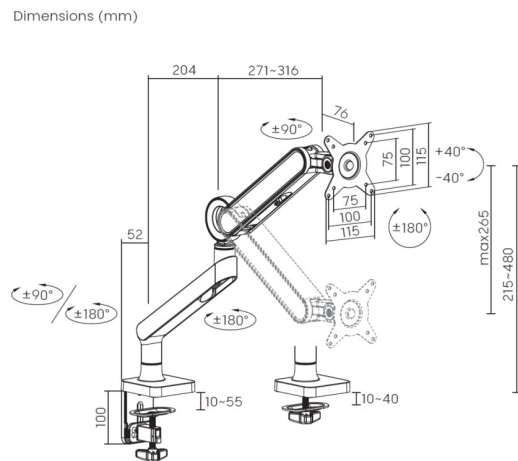

# 650184 17"-35" Premium Monitor Desk Mount Bracket, Black

## Short Description

- Max. Load Capacity: 10.5Kg
- Max. VESA: 75x75, 100x100
- Sturdy and lightweight aluminum construction
- Gas spring structure offers perfect counterbalance presentation in all directions
- Built-in spring tension gauge can be easily adjusted to fit varied weights on the arm
- Tool-free height adjustment
- VESA standards compliant
- Free-tilting design for multiple monitor viewing angles
- Detachable VESA Plate Design
- Cable clips keep cables organized and protected

## Description

The Equip 650184 17"-35" Premium Monitor Desk Mount Bracket is a high-quality and versatile solution designed to elevate your workspace. This premium mount is crafted to support monitors ranging from 17 inches to 35 inches in size, providing stability and flexibility for a superior display experience.

## Additional Information

---

Color	Black
EAN	4015867236093
Model Number	650184
Approval and Compliance	RoHS & REACH
Package Contents	Desk Mount Bracket User Manual Screws kits
Dimensions (W x D x H)	115 x 603 x 652 mm
Product weight (kg)	2.95
Cable management	Yes
Quick Installation VESA Plate	Yes
Compatible Display Size	17"-35"
Installation	Clamp,Grommet
Load Capacity (kg)	10.5kg
Material	Plastic, Stainless Steel, Aluminum
Mount	Desk mount
Pan (Swivel) range	+90°~-90°
Screen Rotation	+180°~-180°
Screens support quantity	1
Support Curved TV (Monitors)	Yes
Tilt range	+40°~-40°
VESA compatibility	75x75,100x100