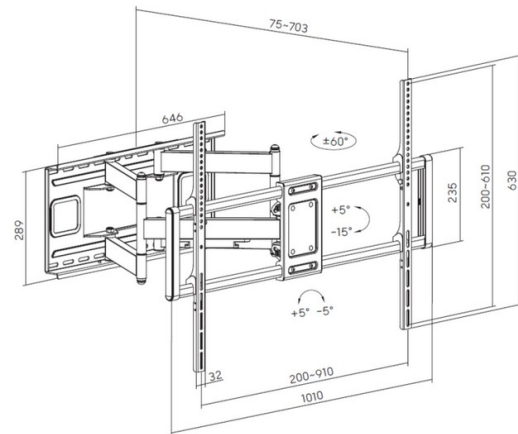

# 650343 60-120" Heavy-Duty Full Motion TV Mount Bracket

## Product Images

Dimensions (mm)

## Short Description

- Max. Load Capacity: 120Kg
- Max. VESA: 900x600
- VESA standards compliant
- Extending Arm: provides a wide range of viewing angles
- Swiveling Arm(s): offer(s) maximum viewing flexibility
- Quick-Release Latch: locks/unlocks the display in place
- Built-in level adjustment ensures perfect positioning
- Free-Tilting Design: makes easy forward or backward adjustment for better viewing and reduced glare

## Additional Information

---

Color	Black
EAN	4015867235096
Model Number	650343
Approval and Compliance	REACH, RoHS
Package Contents	TV Mount Bracket User Manual Screws Kits
Dimensions (W x D x H)	1010 x 703 x 630 mm
Product weight (kg)	16.1
Cable management	Yes
Mounting hole pattern	Universal
Compatible Display Size	60"-120"
Installation	Solid Wall, Double Stud (406mm/450mm/600mm)
Distance to wall	75~703mm
Load Capacity (kg)	120
Material	Stainless Steel
Pan (Swivel) range	+60°~-60°
Screens support quantity	1
Support Curved TV (Monitors)	Yes
Tilt range	+5°~-5°
VESA compatibility	200x200,300x200,400x200, 300x300,400x300,400x400, 600x400,800x400,800x600, 900x600
Mount	Wall mount