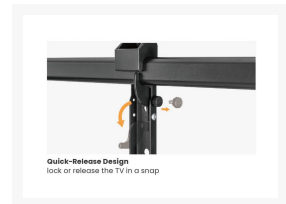

650343 60-120" Heavy-Duty Full Motion TV Mount Bracket

Product Images