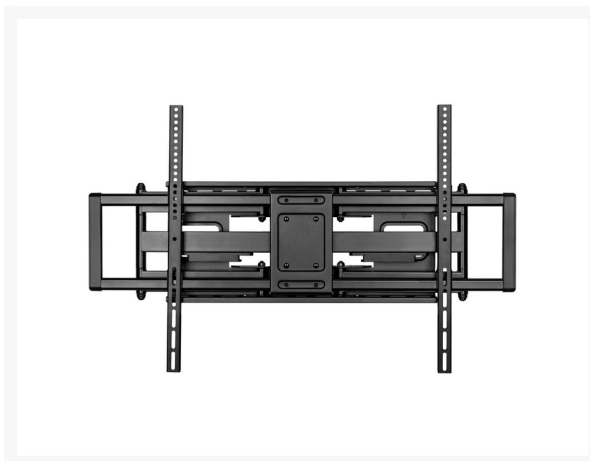

## Product Images

Dimensions (mm)

## Short Description

- Max. Load Capacity: 120Kg
- Max. VESA: 900x600
- VESA standards compliant
- Extending Arm: provides a wide range of viewing angles
- Swiveling Arm(s): offer(s) maximum viewing flexibility
- Quick-Release Latch: locks/unlocks the display in place
- Built-in level adjustment ensures perfect positioning
- Free-Tilting Design: makes easy forward or backward adjustment for better viewing and reduced glare

## Description

The equip® 60-120" Heavy-Duty Full Motion TV Mount Bracket is a robust and versatile mounting solution designed to support large TVs ranging from 60 to 120". Engineered with heavy-duty materials, this bracket ensures secure installation while providing full motion capabilities. Its articulating arms allow effortless swiveling, tilting, and extension,

## Additional Information

---

Color	Black
EAN	4015867235096
Model Number	650343
Approval and Compliance	REACH, RoHS
Package Contents	TV Mount Bracket User Manual Screws Kits
Dimensions (W x D x H)	1010 x 703 x 630 mm
Product weight (kg)	16.1
Cable management	Yes
Mounting hole pattern	Universal
Compatible Display Size	60"-120"
Installation	Solid Wall, Double Stud (406mm/450mm/600mm)
Distance to wall	75~703mm
Load Capacity (kg)	120
Material	Stainless Steel
Pan (Swivel) range	+60°~-60°
Screens support quantity	1
Support Curved TV (Monitors)	Yes
Tilt range	+5°~-5°
VESA compatibility	200x200,300x200,400x200, 300x300,400x300,400x400, 600x400,800x400,800x600, 900x600
Mount	Wall mount