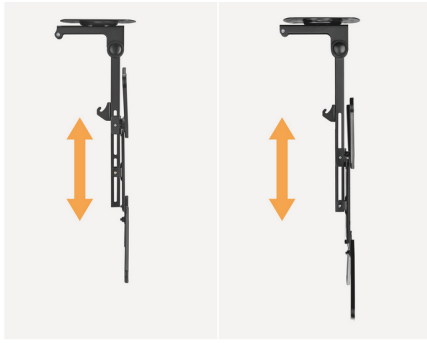

650375 23"-55" Ceiling Mount TV Bracket

Product Images

Adjustable Vertical Rail
Easily adjust to preferred height

Short Description

- Max. Load Capacity: 20kg
- Max. VESA: 400x400
- Folding Design: save space when Screen not be used.
- Telescopic height adjustment for optimum visibility
- Freely angling and swiveling for different viewing angles
- Flexible Sliding Rails: to adjusting screen height
- VESA standards compliant

Description

The Equip 650375 23"-55" Ceiling Mount TV Bracket is a versatile and practical solution for mounting your television on the ceiling. This bracket is designed to accommodate TVs with screen sizes ranging from 23 inches to 55 inches, offering flexibility for various viewing setups.

Featuring a sturdy and durable construction, the ceiling mount TV bracket ensures

stability and secure support for your television. The adjustable design allows you to customize the viewing angle, making it suitable for a variety of room configurations. This is particularly useful for spaces where wall mounting may not be practical or desired.

Installation is straightforward, and the bracket is compatible with a range of ceiling heights. The versatile design is ideal for both residential and commercial settings, such as living rooms, bedrooms, conference rooms, or retail spaces.