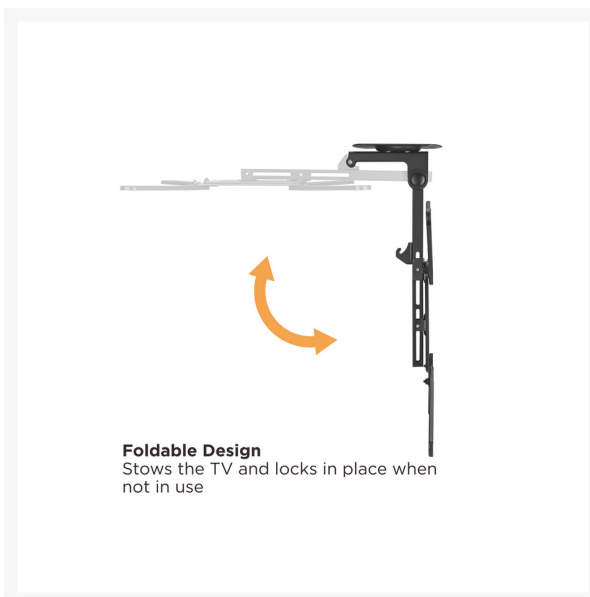

650375 23"-55" Ceiling Mount TV Bracket

Product Images

Adjustable Vertical Rail
Easily adjust to preferred height

Short Description

- Max. Load Capacity: 20kg
- Max. VESA: 400x400
- Folding Design: save space when Screen not be used.
- Telescopic height adjustment for optimum visibility
- Freely angling and swiveling for different viewing angles
- Flexible Sliding Rails: to adjusting screen height
- VESA standards compliant

Description

The Equip 650375 23"-55" Ceiling Mount TV Bracket is a versatile and practical solution for mounting your television on the ceiling. This bracket is designed to accommodate TVs with screen sizes ranging from 23 inches to 55 inches, offering flexibility for various viewing setups.

Featuring a sturdy and durable construction, the ceiling mount TV bracket ensures

stability and secure support for your television. The adjustable design allows you to customize the viewing angle, making it suitable for a variety of room configurations. This is particularly useful for spaces where wall mounting may not be practical or desired.

Additional Information

Color	Black
EAN	4015867236116
Model Number	650375
Approval and Compliance	RoHS & REACH
Package Contents	Ceiling Mount TV Bracket User Manual Screws kits
Dimensions (W x D x H)	614 x 435 x 165 mm
Product weight (kg)	2.11
Cable management	No
Installation	Ceiling Mounted
Distance to wall	83mm
Load Capacity (kg)	20
Material	Stainless Steel
Pan (Swivel) range	+45°~-45°
Screens support quantity	1
Support Curved TV (Monitors)	Yes
Tilt range	0/-80°
VESA compatibility	75x75,100x100,100x200, 200x100,200x200,200x300, 300x200,200x400,400x200, 300x300,300x400,400x300, 400x400
Mount	Ceiling mount