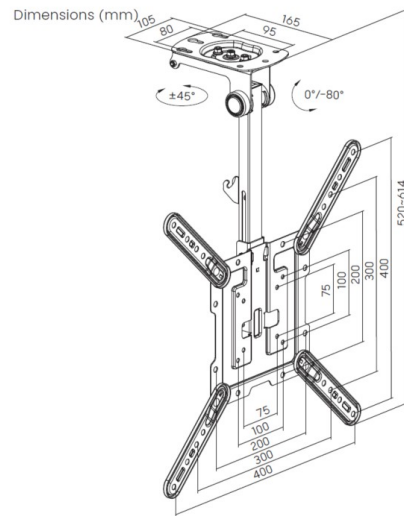

650375 23"-55" Ceiling Mount TV Bracket

Product Images

Adjustable Vertical Rail
Easily adjust to preferred height

Short Description

- Max. Load Capacity: 20kg
- Max. VESA: 400x400
- Folding Design: save space when Screen not be used.
- Telescopic height adjustment for optimum visibility
- Freely angling and swiveling for different viewing angles
- Flexible Sliding Rails: to adjusting screen height
- VESA standards compliant

Description

The Equip 650375 23"-55" Ceiling Mount TV Bracket is a versatile and practical solution for mounting your television on the ceiling. This bracket is designed to accommodate TVs with screen sizes ranging from 23 inches to 55 inches, offering flexibility for various viewing setups.

Featuring a sturdy and durable construction, the ceiling mount TV bracket ensures

stability and secure support for your television. The adjustable design allows you to customize the viewing angle, making it suitable for a variety of room configurations. This is particularly useful for spaces where wall mounting may not be practical or desired.

Additional Information

Color	Black
EAN	4015867236116
Model Number	650375
Approval and Compliance	RoHS & REACH
Package Contents	Ceiling Mount TV Bracket User Manual Screws kits
Dimensions (W x D x H)	614 x 435 x 165 mm
Product weight (kg)	2.11
Cable management	No
Installation	Ceiling Mounted
Distance to wall	83mm
Load Capacity (kg)	20
Material	Stainless Steel
Pan (Swivel) range	+45°~-45°
Screens support quantity	1
Support Curved TV (Monitors)	Yes
Tilt range	0/-80°
VESA compatibility	75x75,100x100,100x200, 200x100,200x200,200x300, 300x200,200x400,400x200, 300x300,300x400,400x300, 400x400
Mount	Ceiling mount