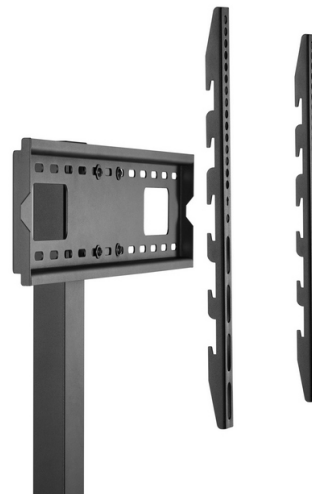

650613 37"-75" TV Floor Stand

Product Images

Short Description

1. VESA support Max. 600 x 400
2. Max. loading capacity: 40kg
3. Free-tilting design for multiple monitor viewing angles
4. Height of the TV is adjustable
5. Equipment Shelf: provides more storage space for accessories
6. Build-in cable management
7. VESA standards compliant

Description

The equip® 650613 Monitor Desk Mount Bracket is a compact but sturdy product that ensures a reliable installation of your LCD/LED monitor. Follow the graphic guide included in the package, you can install your

monitor on your own with ease.

This TV Floor Stand is perfect for places without mountable options. Made of solid steel construction and melamine laminate wood finish base for storage and show, swivel, height adjustable, organizable, easy assemble, cable manageable

Installation Video:

Additional Information

Color	Black
EAN	4015867230947
Model Number	650613
VESA support	200 x 200, 300 x 200, 300 x 300, 400 x 200, 400 x 300, 400 x 400, 600 x 400
Compatible Display Size	37"-75"
Compatible display size	37"-75"
Approval and Compliance	REACH, RoHS
Package Contents	650613 Manual screws kits
Product weight (kg)	13.37
Dimensions (W x D x H)	660 x 400 x 1466 mm
VESA compatibility	200x200,300x200,400x200, 300x300,400x300,400x400, 600x400
Load Capacity (kg)	40kg
Cable management	Yes
Bracket type	Swivelable
Screens support quantity	1
Material	Stainless Steel
Support Curved TV (Monitors)	Yes
Mount	Desk mount
Pan (Swivel) range	±35°