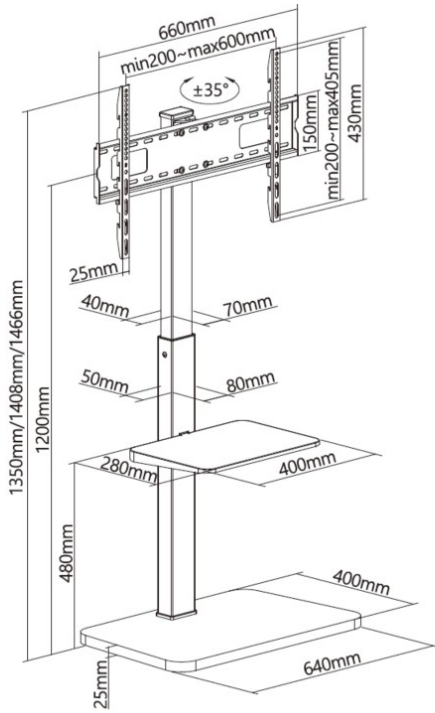

650613 37"-75" TV Floor Stand

Product Images

Short Description

1. VESA support Max. 600 x 400
2. Max. loading capacity: 40kg
3. Free-tilting design for multiple monitor viewing angles
4. Height of the TV is adjustable
5. Equipment Shelf: provides more storage space for accessories
6. Build-in cable management
7. VESA standards compliant

monitor on your own with ease.

This TV Floor Stand is perfect for places without mountable options. Made of solid steel construction and melamine laminate wood finish base for storage and show, swivel, height adjustable, organizable, easy assemble, cable manageable

Installation Video:

Additional Information

Color	Black
EAN	4015867230947
Model Number	650613
VESA support	200 x 200, 300 x 200, 300 x 300, 400 x 200, 400 x 300, 400 x 400, 600 x 400
Compatible Display Size	37"-75"
Compatible display size	37"-75"
Approval and Compliance	REACH, RoHS
Package Contents	650613 Manual screws kits
Product weight (kg)	13.37
Dimensions (W x D x H)	660 x 400 x 1466 mm
VESA compatibility	200x200,300x200,400x200, 300x300,400x300,400x400, 600x400
Load Capacity (kg)	40kg
Cable management	Yes
Bracket type	Swivelable
Screens support quantity	1
Material	Stainless Steel
Support Curved TV (Monitors)	Yes
Mount	Desk mount
Pan (Swivel) range	±35°