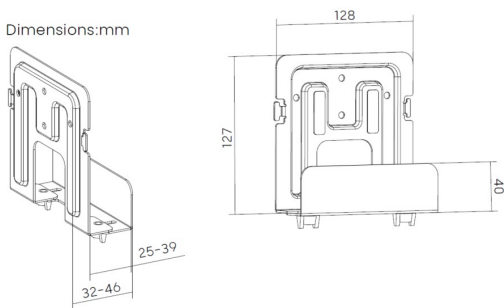

650896 Universal Media Player Mount

Product Images

Dimensions:mm

Adjustable to fit a wide range of media players, cable and satellite boxes.

Open construction provides easy access to power button, output jacks, and cables on either side.

Adjustable knobs allow you to easily assemble or adjust the mount.

4 mounting holes for quick and easy installation.

Short Description

- Max. Load Capacity: 1Kg
- Applicable Device size: (25-39mm width)
- Mounting option: Wall Mount
- Adaptable for variety of Media players, cables, Satellite boxes...etc
- Open Construction: for easy access to power button, output jacks, and cable on either side.
- Rotary Knob Design: for easy assembly or adjustment

Additional Information

Color	Black
EAN	4015867236130
Model Number	650896
Approval and Compliance	RoHS & REACH
Package Contents	Universal Media Player Mount User Manual Screws kits
Dimensions (W x D x H)	128 x 140 x 46 mm
Product weight (kg)	0.28
Cable management	No
Bracket type	Fixed
Installation	Wall Mounted
Load Capacity (kg)	1
Material	Stainless Steel
Mount	Wall mount