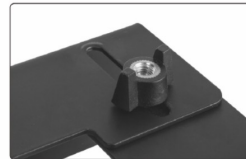

650896 Universal Media Player Mount

Product Images

Dimensions:mm

Adjustable to fit a wide range of media players, cable and satellite boxes.

Open construction provides easy access to power button, output jacks, and cables on either side.

Adjustable knobs allow you to easily assemble or adjust the mount.

4 mounting holes for quick and easy installation.

Short Description

- Max. Load Capacity: 1Kg
- Applicable Device size: (25-39mm width)
- Mounting option: Wall Mount
- Adaptable for variety of Media players, cables, Satellite boxes...etc
- Open Construction: for easy access to power button, output jacks, and cable on either side.
- Rotary Knob Design: for easy assembly or adjustment

Featuring a compact and adjustable design, the mount provides a stable platform for your media player while keeping it neatly organized and easily accessible. It is suitable for use with televisions, monitors, or other display surfaces.

Installation is typically straightforward, and the universal design ensures compatibility with different media player shapes and sizes. The mount may offer adjustable brackets or straps to securely hold the device in place.