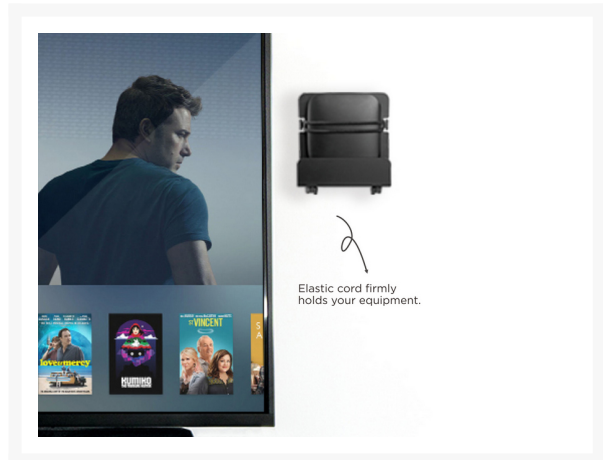

650896 Universal Media Player Mount

Product Images