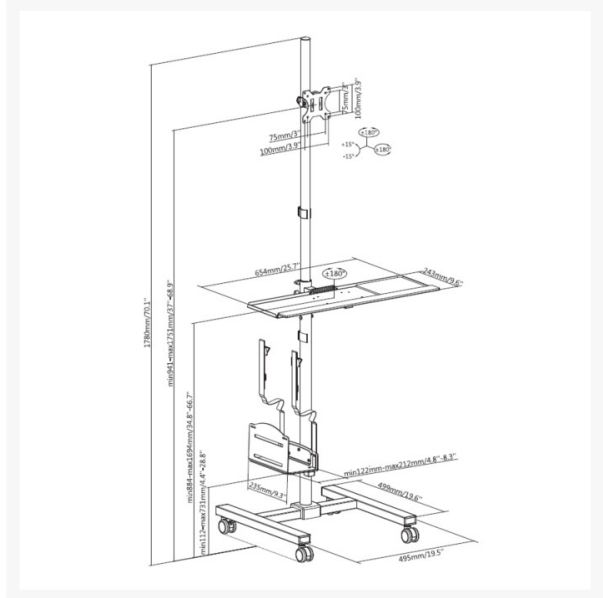

650171 17"-32" Single Monitor Mobile Workstation

Product Images

Short Description

- Max. Load Capacity: 8kg
- Keyboard Tray Load Capacity: 2kg
- Max. VESA: 100x100
- Upgraded Keyboard Tray: provides comfort for your wrists
- Wheels for mobility, lockable for safety
- VESA standards compliant
- Detachable VESA Plate Design
- Cable clips keep cables organized and protected..

Description

The Equip 650171 17"-32" Single Monitor Mobile Workstation is a flexible and portable solution designed for a dynamic and on-the-go workspace. Ideal for those who require mobility and versatility, this workstation supports monitors ranging from 17 inches to 32 inches in size.

Featuring a durable and adjustable design, the mobile workstation allows you to move your monitor easily to different locations. This is particularly useful in environments where you need to transition between workspaces or collaborate with others. The single-arm design provides flexibility in adjusting the monitor to your preferred height and angle, promoting ergonomic comfort.

Additional Information

Approval and Compliance	RoHS & REACH
Package Contents	Monitor Mobile Carts User Manual Screws kits
Dimensions (W x D x H)	654 x 533 x 1780 mm
Product weight (kg)	10.3
Cable management	Yes
Quick Installation VESA Plate	Yes
Compatible Display Size	17"-32"
Installation	Freestanding
Load Capacity (kg)	8
Material	Plastic, Stainless Steel
Pan (Swivel) range	+180°~-180°
Screen Rotation	+180°~-180°
Screens support quantity	1
Support Curved TV (Monitors)	Yes
Tilt range	+15°~-15°
VESA compatibility	75x75,100x100
Color	Black
EAN	4015867236260
Model Number	650171