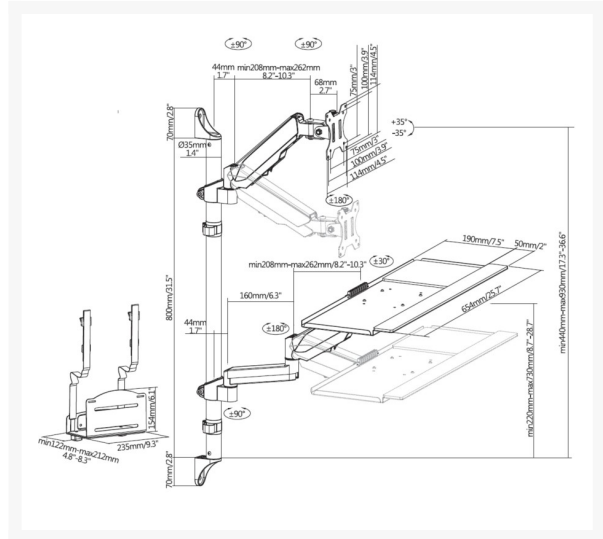

650170 17"-32" Single Monitor Wall-Mounted Workstation

Product Images

Short Description

- Max. Load Capacity: 8kg
- Keyboard Tray Load Capacity: 1kg
- Max. VESA: 100x100
- Gas spring structure offers perfect counterbalance presentation in all directions
- Full-Motion Mechanism: for the most optimized viewing position
- Upgraded Keyboard Tray: provides comfort for your wrists
- VESA standards compliant
- Free-tilting design for multiple monitor viewing angles
- Detachable VESA Plate Design
- Portrait or Landscape viewing : fits any installation
- Cable clips keep cables organized and protected
- Included CPU Mount: PC computer on the wall to save space

Description

The Equip 650170 17"-32" Single Monitor Wall-Mounted Workstation is a space-saving and ergonomic solution for creating a streamlined and efficient workspace. Designed to

support monitors ranging from 17 inches to 32 inches in size, this wall-mounted workstation is ideal for those who want to free up desk space and customize their viewing setup.

Installation is typically straightforward, and the mount is compatible with various wall surfaces. The single-arm design provides flexibility in adjusting the monitor to your preferred viewing position. Additionally, integrated cable management helps keep your workspace tidy by organizing and concealing cables.

Additional Information

Approval and Compliance	RoHS & REACH
Package Contents	Monitor Wall Mounted Bracket CPU Mount User Manual Screws kits
Dimensions (W x D x H)	654 x 635 x 1066 mm
Product weight (kg)	9.48
Cable management	Yes
Quick Installation VESA Plate	Yes
Compatible Display Size	17"-32"
Installation	Wall Mounted
Height range	510mm
Load Capacity (kg)	8kg
Material	Plastic, Stainless Steel, Aluminum
Mount	Wall mount
Pan (Swivel) range	+90°~-90°
Screen Rotation	+180°~-180°
Screens support quantity	1
Support Curved TV (Monitors)	Yes
Tilt range	+35°~-35°
VESA compatibility	75x75,100x100
Color	Black
EAN	4015867236253
Model Number	650170