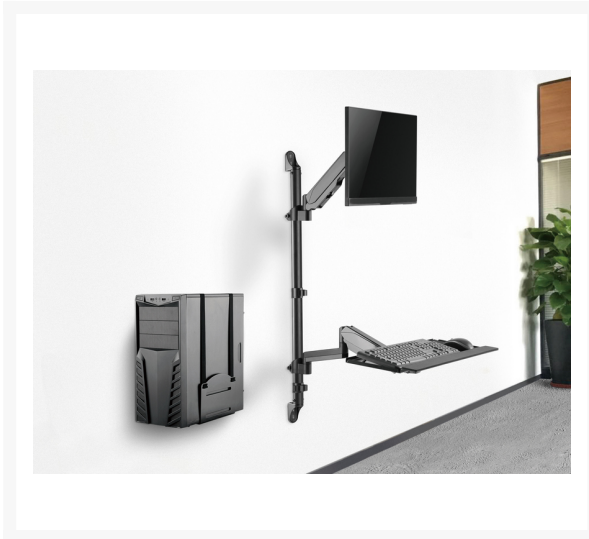

650170 17"-32" Single Monitor Wall-Mounted Workstation

Product Images

Short Description

- Max. Load Capacity: 8kg
- Keyboard Tray Load Capacity: 1kg
- Max. VESA: 100x100
- Gas spring structure offers perfect counterbalance presentation in all directions
- Full-Motion Mechanism: for the most optimized viewing position
- Upgraded Keyboard Tray: provides comfort for your wrists
- VESA standards compliant
- Free-tilting design for multiple monitor viewing angles
- Detachable VESA Plate Design
- Portrait or Landscape viewing : fits any installation
- Cable clips keep cables organized and protected
- Included CPU Mount: PC computer on the wall to save space

Description

The Equip 650170 17"-32" Single Monitor Wall-Mounted Workstation is a space-saving and ergonomic solution for creating a streamlined and efficient workspace. Designed to

support monitors ranging from 17 inches to 32 inches in size, this wall-mounted workstation is ideal for those who want to free up desk space and customize their viewing setup.

Featuring a sturdy and adjustable design, the wall-mounted workstation allows you to position your monitor at the desired height and angle for optimal comfort and productivity. This is particularly useful in environments where floor space is limited, such as offices, studios, or home offices.

Installation is typically straightforward, and the mount is compatible with various wall surfaces. The single-arm design provides flexibility in adjusting the monitor to your preferred viewing position. Additionally, integrated cable management helps keep your workspace tidy by organizing and concealing cables.