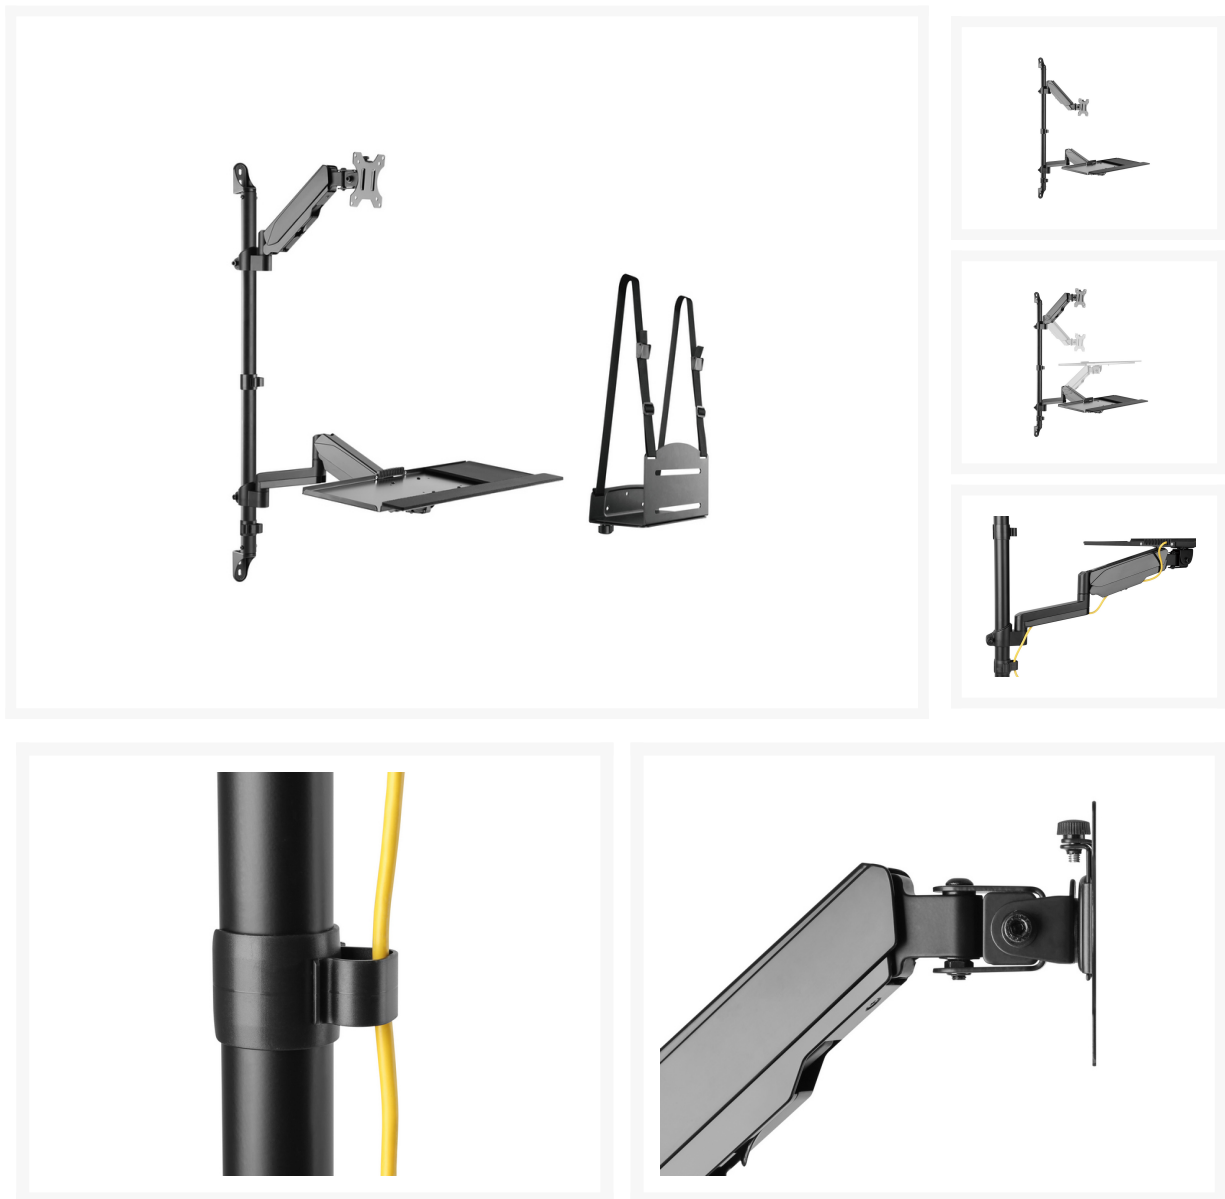

650170 17"-32" Single Monitor Wall-Mounted Workstation

Product Images

Short Description

- Max. Load Capacity: 8kg
- Keyboard Tray Load Capacity: 1kg
- Max. VESA: 100x100
- Gas spring structure offers perfect counterbalance presentation in all directions
- Full-Motion Mechanism: for the most optimized viewing position
- Upgraded Keyboard Tray: provides comfort for your wrists
- VESA standards compliant
- Free-tilting design for multiple monitor viewing angles
- Detachable VESA Plate Design
- Portrait or Landscape viewing : fits any installation
- Cable clips keep cables organized and protected
- Included CPU Mount: PC computer on the wall to save space

Description

The Equip 650170 17"-32" Single Monitor Wall-Mounted Workstation is a space-saving and ergonomic solution for creating a streamlined and efficient workspace. Designed to

support monitors ranging from 17 inches to 32 inches in size, this wall-mounted workstation is ideal for those who want to free up desk space and customize their viewing setup.

Featuring a sturdy and adjustable design, the wall-mounted workstation allows you to position your monitor at the desired height and angle for optimal comfort and productivity. This is particularly useful in environments where floor space is limited, such as offices, studios, or home offices.

Installation is typically straightforward, and the mount is compatible with various wall surfaces. The single-arm design provides flexibility in adjusting the monitor to your preferred viewing position. Additionally, integrated cable management helps keep your workspace tidy by organizing and concealing cables.