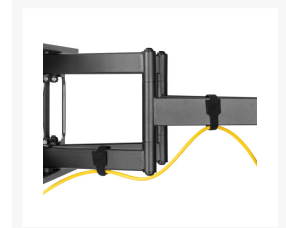

# 650335 37"-80" Full Motion TV Wall Mount Bracket

## Short Description

---

- Max. Load Capacity: 60Kg
- Max. VESA: 600x400
- Swiveling arm offer maximum viewing flexibility
- Built-in level adjustment ensures perfect positioning
- Swivel and tilt wall mount
- VESA standards compliant
- Build-in cable management

## Description

---

The equip® 650335 TV Wall Mount Bracket is a compact but sturdy product that ensures a reliable installation of your LCD/LED TV. Follow the graphic guide included in the package, you can install your TV on your own with ease. The wall bracket fits most of the wall materials- brick, concrete and wood, making the ideal choice for you to set up your screens.

## Additional Information

---

Approval and Compliance	RoHS
Package Contents	650335 Manual screws kits
Dimensions (W x D x H)	710 x 430 x 402 mm
Product weight (kg)	5.2
Mounting hole pattern	Standard VESA
Cable management	Yes
Compatible Display Size	37"-80"
Bracket type	Tiltable and Swivel
Installation	Solid Wall, Double Stud(406mm)
Distance to wall	58~402mm
Load Capacity (kg)	60kg
Material	Plastic, Stainless Steel
Pan (Swivel) range	+60°~-60°
Screens support quantity	1
Support Curved TV (Monitors)	Yes
Tilt range	+5°~-15°
VESA compatibility	200x200,300x200,400x200, 300x300,400x300,400x400, 600x400
Mount	Wall mount
Color	Black
EAN	4015867227183
Model Number	650335