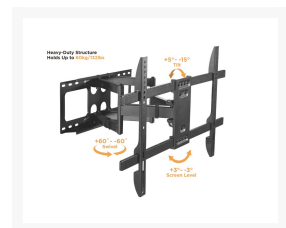

# 650335 37"-80" Full Motion TV Wall Mount Bracket

## Short Description

---

- Max. Load Capacity: 60Kg
- Max. VESA: 600x400
- Swiveling arm offer maximum viewing flexibility
- Built-in level adjustment ensures perfect positioning
- Swivel and tilt wall mount
- VESA standards compliant
- Build-in cable management

## Description

---

The equip® 650335 TV Wall Mount Bracket is a compact but sturdy product that ensures a reliable installation of your LCD/LED TV. Follow the graphic guide included in the package, you can install your TV on your own with ease. The wall bracket fits most of the wall materials- brick, concrete and wood, making the ideal choice for you to set up your screens.

## Additional Information

---

Approval and Compliance	RoHS
Package Contents	650335 Manual screws kits
Dimensions (W x D x H)	710 x 430 x 402 mm
Product weight (kg)	5.2
Mounting hole pattern	Standard VESA
Cable management	Yes
Compatible Display Size	37"-80"
Bracket type	Tiltable and Swivel
Installation	Solid Wall, Double Stud(406mm)
Distance to wall	58~402mm
Load Capacity (kg)	60kg
Material	Plastic, Stainless Steel
Pan (Swivel) range	+60°~-60°
Screens support quantity	1
Support Curved TV (Monitors)	Yes
Tilt range	+5°~-15°
VESA compatibility	200x200,300x200,400x200, 300x300,400x300,400x400, 600x400
Mount	Wall mount
Color	Black
EAN	4015867227183
Model Number	650335