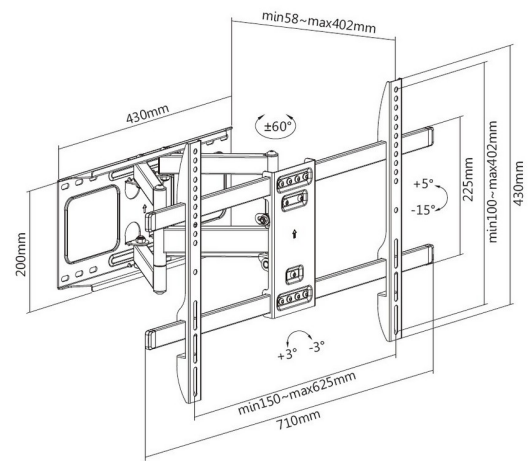

# 650335 37"-80" Full Motion TV Wall Mount Bracket

## Short Description

---

- Max. Load Capacity: 60Kg
- Max. VESA: 600x400
- Swiveling arm offer maximum viewing flexibility
- Built-in level adjustment ensures perfect positioning
- Swivel and tilt wall mount
- VESA standards compliant
- Build-in cable management

## Additional Information

---

Approval and Compliance	RoHS
Package Contents	650335 Manual screws kits
Dimensions (W x D x H)	710 x 430 x 402 mm
Product weight (kg)	5.2
Mounting hole pattern	Standard VESA
Cable management	Yes
Compatible Display Size	37"-80"
Bracket type	Tiltable and Swivel
Installation	Solid Wall, Double Stud(406mm)
Distance to wall	58~402mm
Load Capacity (kg)	60kg
Material	Plastic, Stainless Steel
Pan (Swivel) range	+60°~-60°
Screens support quantity	1
Support Curved TV (Monitors)	Yes
Tilt range	+5°~-15°
VESA compatibility	200x200,300x200,400x200, 300x300,400x300,400x400, 600x400
Mount	Wall mount
Color	Black
EAN	4015867227183
Model Number	650335