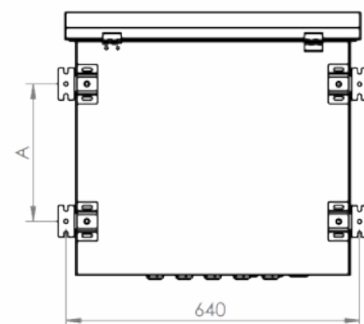

IP66 OUTDOOR

Wall Mounted 450 / Murale

Single Layer / Une Seule Couche

IP66 600x450 Wall Mounted/Murale Width - Largeur: 600 mm / Depth - Profondeur: 450 mm

Order No	U	h	H	KG
FORM OUT-7U450D	7	361	486	30
FORM OUT-9U450D	9	450	575	33
FORM OUT-12U450D	12	583	708	39
FORM OUT-16U450D	16	761	886	46
FORM OUT-20U450D	20	939	1063	53

Double Layer / Couche Double

IP66 600x450 Wall Mounted/Murale Width - Largeur: 600 mm / Depth - Profondeur: 450 mm

Order No	U	h	H	KG
FORM OUT-7U450DW	7	361	486	34
FORM OUT-9U450DW	9	450	575	38
FORM OUT-12U450DW	12	583	708	46
FORM OUT-16U450DW	16	761	886	55
FORM OUT-20U450DW	20	939	1063	65

IP66 OUTDOOR

Wall Mounted 600 / Murale

Single Layer / Une Seule Couche

IP66 600x600 Wall Mounted/Murale Width - Largeur: 600 mm / Depth - Profondeur: 600 mm

Order No	U	h	H	KG
FORM OUT-7U600D	7	361	486	37
FORM OUT-9U600D	9	450	575	41
FORM OUT-12U600D	12	583	708	48
FORM OUT-16U600D	16	761	886	56
FORM OUT-20U600D	20	939	1063	65

Double Layer / Couche Double

IP66 600x450 Wall Mounted/Murale Width - Largeur: 600 mm / Depth - Profondeur: 600 mm

Order No	U	h	H	KG
FORM OUT-7U600DW	7	361	486	42
FORM OUT-9U600DW	9	450	575	46
FORM OUT-12U600DW	12	583	708	55
FORM OUT-16U600DW	16	761	886	64
FORM OUT-20U600DW	20	939	1063	72