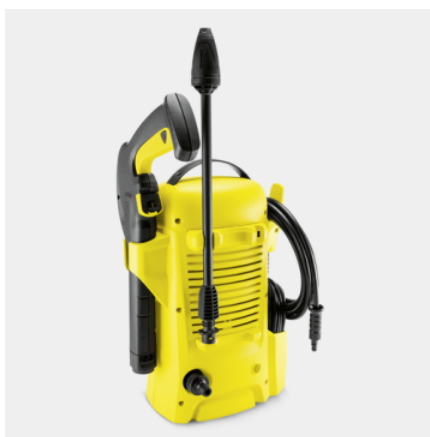

### Equipment

High-pressure gun		G 120 Q
Dirt Blaster		■
High-pressure hose	m	3
Integrated water filter		■
Adapter for A3/4" garden hose connector		■

■ Included in the scope of supply.

### Integrated cable slot

- Power cable can be stowed away neatly and in a space-saving manner.

### Quick Connect system

- The high-pressure hose can be connected/disconnected to/from the device and trigger gun simply and quickly.