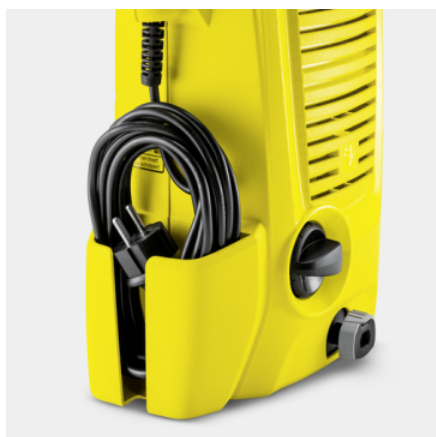

### Equipment

High-pressure gun		G 120 Q
Dirt Blaster		■
High-pressure hose	m	3
Integrated water filter		■
Adapter for A3/4" garden hose connector		■

■ Included in the scope of supply.

### Integrated cable slot

- Power cable can be stowed away neatly and in a space-saving manner.