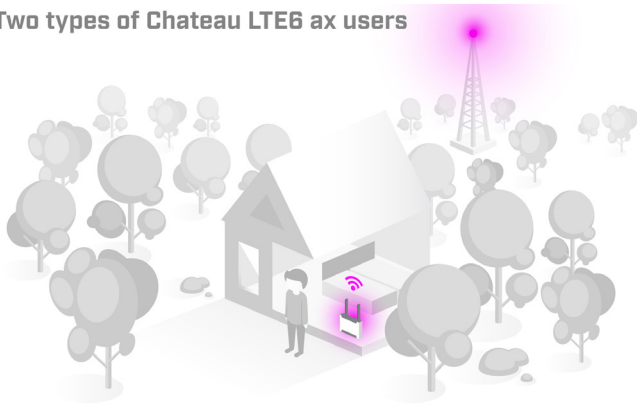

Chateau is a high-speed, dual-band home access point that adapts to your needs. It features a **powerful quad-core ARM CPU**, a fast, reliable, and responsive **CAT6 LTE modem** for excellent mobile connectivity, and **the most advanced networking software** on the market – RouterOS. But don't worry – it can be as simple or as complex as you want. **Chateau is designed to serve the most diverse user groups:** IT professionals can push it to its limits, regular households can plug it in and forget it exists. With Chateau, you will always have options.

This ax edition of Chateau LTE6 features Gen 6 ax wireless, 2.5G Ethernet, and an improved 1.8 GHz CPU for the most demanding tasks! Run multiple simultaneous secure VPN tunnels in your office, host intricate container projects on your router, or control massive IoT setups – this Chateau can handle anything!

Two types of Chateau LTE6 ax users

Michael travels a lot. He has an ultra-fast ISP connection at home. 2.5 Gigabit Ethernet ports is his main connection. He uses the LTE6 modem on the go – instead of a hotspot.