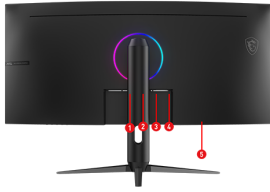

PIP / PBP Function	Yes
VESA Mounting	75 x 75 mm
Weight (NW / GW)	6.95kg / 10.05kg 5.4kg(without stand)
Note	DisplayPort: 3440 x 1440 (Up to 180Hz) HDMI™ 2.0b: 3440 x 1440 (Up to 100Hz) Adobe RGB, DCI-P3 and sRGB follow CIE1976 Standard

CONNECTIONS

1. 2 x HDMI™
  2.0b(UWQHD@100Hz)
2. Display Port 1.4a
3. Earphone out
4. DC-in
5. Kensington Lock