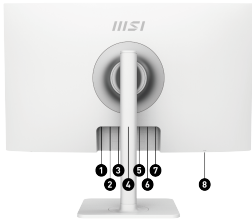

SPECIFICATIONS

PANEL SIZE	27"
PANEL RESOLUTION	2560 x 1440 (WQHD)
REFRESH RATE	100Hz
RESPONSE TIME	1ms (MPRT) / 4ms (GTG)
PANEL TYPE	IPS
BRIGHTNESS (NITS)	400 cd/m2
VIEWING ANGLE	178°(H) / 178°(V)
ASPECT RATIO	16:9
CONTRAST RATIO	1000:1
sRGB	115% (CIE 1976)
ACTIVE DISPLAY AREA (MM)	596.736(H)x335.664(V)
PIXEL PITCH (H X V)	0.2331(H)x0.2331(V)
SURFACE TREATMENT	Anti-glare
DISPLAY COLORS	1.07B
COLOR BIT	10 bits (8 bits + FRC)
HDR SUPPORT	HDR 400
VIDEO PORTS	1x HDMI™ (2.0b) 1x DP (1.2a) 1x USB Type-C (DisplayPort Alternate & 65W PD)
USB Ports	2x USB 2.0 Type-A 1x USB 2.0 Type-B
AUDIO PORTS	1 x Headphone-out
KENSINGTON LOCK	Yes
SPEAKER	2x 3W
VESA MOUNTING	75 x 75 mm
POWER TYPE	External Adaptor
POWER INPUT	100~240V, 50~60Hz
ADJUSTMENT (TILT)	-5° ~ 20°
ADJUSTMENT (SWIVEL)	-30° ~ 30°
ADJUSTMENT (PIVOT)	-90° ~ 90°
ADJUSTMENT (HEIGHT)	0 ~ 110 mm
DIMENSION (W X H X D)	613.5 x 413.3 x 200.8 mm (24.15 x 16.27 x 7.91 inch)
CARTON DIMENSION (W X H X D)	893 x 464 x 167 mm (35.16 x 18.27 x 6.57 inch)
WEIGHT (NW / GW)	5.85 kg (12.90 lbs) / 8.15 kg (17.97 lbs)
CERTIFICATES	CB/CE

Note

HDMI™: 2560 x 1440 (Up to 100Hz)
DP: 2560 x 1440 (Up to 100Hz)
Type-C: 2560 x 1440 (Up to 100Hz)
Adaptive-Sync Support

Built-In Speaker

Built-in speakers allow you to listen clearly without connecting external speakers.

CONNECTIONS

1. 1x DC-in
2. 1x Type C (DisplayPort Alternate / 65W PD)
3. 1x HDMI™ (2.0b)
4. 1x DisplayPort (1.2a)
5. 1x Headphone-out
6. 1x USB 2.0 Type B
7. 2x USB 2.0 Type A
8. 1x Kensington Lock