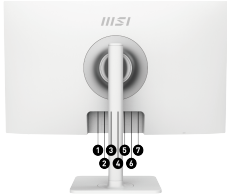

Note

HDMI™: 1920 x 1080 (Up to 100Hz)
DisplayPort: 1920 x 1080 (Up to 100Hz)
Type-C: 1920 x 1080 (Up to 100Hz)
HDR Ready
Adaptive-Sync Support

CONNECTIONS

1. 1x DC Jack
2. 1x Type C (DP Alternate)
3. 1x DisplayPort (1.2a)
4. 1x HDMI™ (1.4b)
5. 1x Headphone-out
6. 1x USB 2.0 Type B
7. 2x USB 2.0 Type A