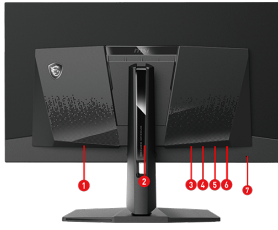

CONNECTIONS

1. AC-in
2. 5-way Joystick Navigator
3. 2 x HDMI™ 2.1(UHD@165Hz)
4. Display Port 1.4a
5. USB Type-C (PD 15W)
6. Earphone out
7. Kensington lock