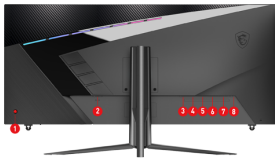

Console Mode	2K Resolution PS5™ Optimization FHD @ 120Hz * All trademarks and the registered trademarks are the property of their respective owners.
Frameless Design	Yes
PIP / PBP Function	Yes
VESA Mounting	100x100mm
Weight (NW / GW)	10.3 kg / 12.4 kg 8 kg (Without stand)
Note	DisplayPort: 3440X1440 (Up to 155Hz) Type-C: 3440 x 1440 (Up to 155Hz) HDMI™: 3440 x 1440 (Up to 100Hz) Adobe RGB, DCI-P3 and sRGB follow CIE1976 Standard

CONNECTIONS

1. 5-way Joystick Navigator
2. AC Power Jack
3. Headphone Out
4. HDMI™ (2.0b) x 2
5. DisplayPort (1.4a)
6. USD Type-C (DP alt)
7. USB 2.0 Type-B
8. USB 2.0 Type-A x 2