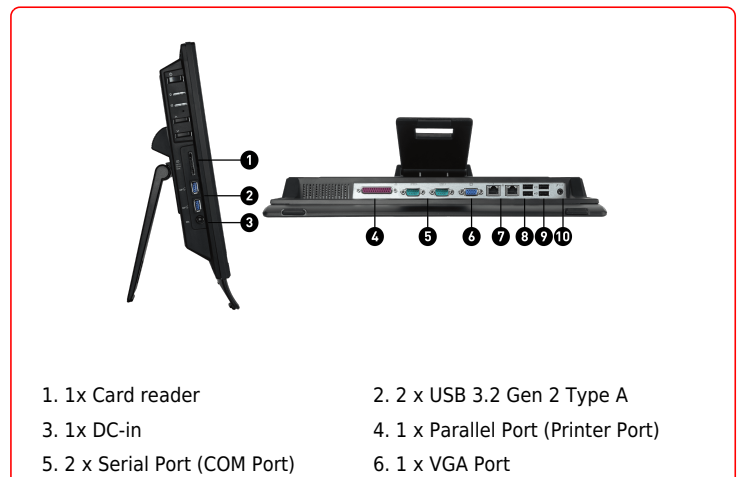

2 COM Ports

Fully connect devices of POS to make it an optimal cutting-edge platform for a variety of commercial projects.

Dual LAN

Dual LAN design provides the second LAN backup and a safer network environment

TPM Support

FW TPM design secures your confidential data with encryption keys.

HDD Caddy Support

You can install a second internal HDD rapidly when it crashes, so that you can continue to work.

MSI Center

CONNECTIONS

- 1. 1x Card reader
- 2. 2 x USB 3.2 Gen 2 Type A
- 3. 1x DC-in
- 4. 1 x Parallel Port (Printer Port)
- 5. 2 x Serial Port (COM Port)
- 6. 1 x VGA Port

ALL-IN-ONE PCS

PRO AP162T ADL

BE YOUR WINDOW TO THE WORLD