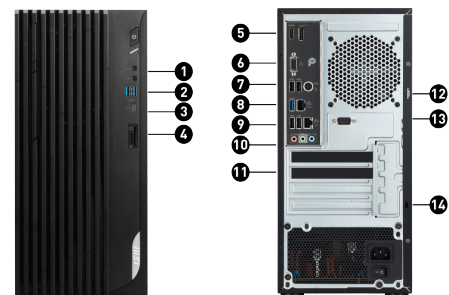

Built-in Card Reader

The built-in card reader supports Micro SD & SD Card to bring the best compatibility and convenience

Easy to upgrade

Easy to access and upgrade components to keep the system up to date with the latest hardware.

CONNECTIONS

- | | |
|--|---|
| 1. 1x Headphone-out / 1x Mic-in | 2. 2x USB 3.2 Gen 1 Type A |
| 3. 1x USB 3.2 Gen 2 Type C | 4. 1x Card Reader (Support SD & Micro SD Card) |
| 5. 1x HDMI™ out (2.1) / 1x DisplayPort (1.4) | 6. 1x D-Sub (VGA) |
| 7. 2x USB 2.0 Type A / 1x PS/2 | 8. 1x USB 3.2 Gen 1 Type A / 1x RJ45 LAN (2.5G LAN) |
| 9. 2x USB 2.0 Type A / 1x RJ45 LAN (1G LAN) | 10. 3x Audio Jack |
| 11. 1x Padlock | 12. 1x COM Port |
| 13. 1x Kensington Lock | |