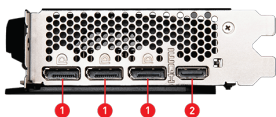

Reinforcing Backplate

The reinforcing backplate features a flow-through design that provides additional ventilation.

MSI Center

The exclusive MSI Center software lets you monitor, tweak and optimize MSI products in real-time.

CONNECTIONS

1. DisplayPort
2. HDMI™