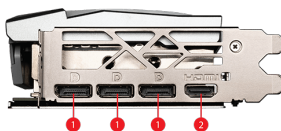

SPECIFICATIONS

| | |
|-----------------------------------|---|
| Model Name | GeForce RTX™ 4070 Ti SUPER 16G GAMING X SLIM WHITE |
| Graphics Processing Unit | NVIDIA® GeForce RTX™ 4070 Ti SUPER |
| Interface | PCI Express® Gen 4 |
| Core Clocks | Extreme Performance: 2685 MHz (MSI Center) Boost: 2670 MHz |
| CUDA® CORES | 8448 Units |
| Memory Speed | 21 Gbps |
| Memory | 16GB GDDR6X |
| Memory Bus | 256-bit |
| Output | DisplayPort x 3 (v1.4a) HDMI™ x 1 (Supports 4K@120Hz HDR and 8K@60Hz HDR and Variable Refresh Rate (VRR) as specified in HDMI™ 2.1a) |
| HDCP Support | Y |
| Power consumption | 285 W |
| Power connectors | 16-pin x 1 |
| Recommended PSU | 700 W |
| Card Dimension (mm) | 307 x 125 x 51 mm |
| Weight (Card / Package) | 1094 g / 1676 g |
| DirectX Version Support | 12 Ultimate |
| OpenGL Version Support | 4.6 |
| Maximum Displays | 4 |
| G-SYNC® technology | Y |
| Digital Maximum Resolution | 7680 x 4320 |

CONNECTIONS

1. DisplayPort
2. HDMI™

FEATURES

TRI FROZR 3

Stay cool and quiet. MSI's TRI FROZR 3 thermal design enhances heat dissipation all around the graphics card.

TORX FAN 5.0

Fan blades linked by ring arcs and a fan cowl work together to stabilize and maintain high-pressure airflow.

Copper Baseplate

A solid nickel-plated copper baseplate transfers heat from the GPU to all heat pipes for better cooling.

Airflow Control

Sections of different heatsink fins disrupt unwanted airflow harmonics and reduce noise.

Metal Backplate

A sturdy backplate helps to strengthen the graphics card while a flow-through design reduces trapped heat.

Zero Frozr

The fans completely stop when temperatures are relatively low, eliminating all noise.