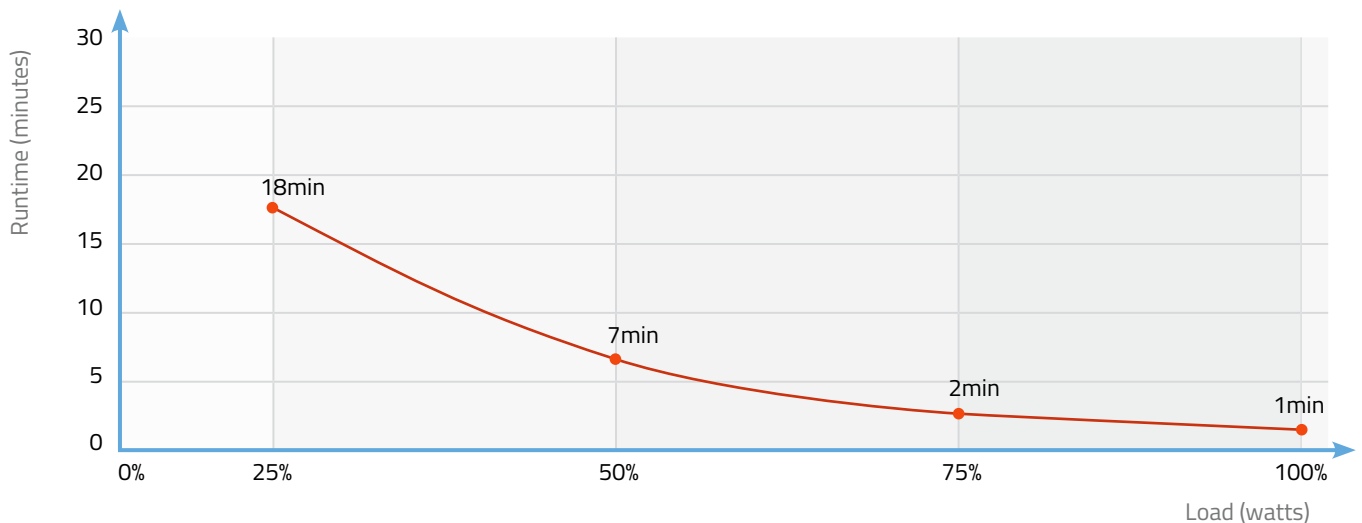

Running time on battery

Logistics

Carton Box Size (LxWxH)	519 x 295 x 458 mm
Pieces in the Carton Box	1
Net & Gross weight / CTN	N.W.: 10.66 kg / G.W.: 12.34 kg

Certificates