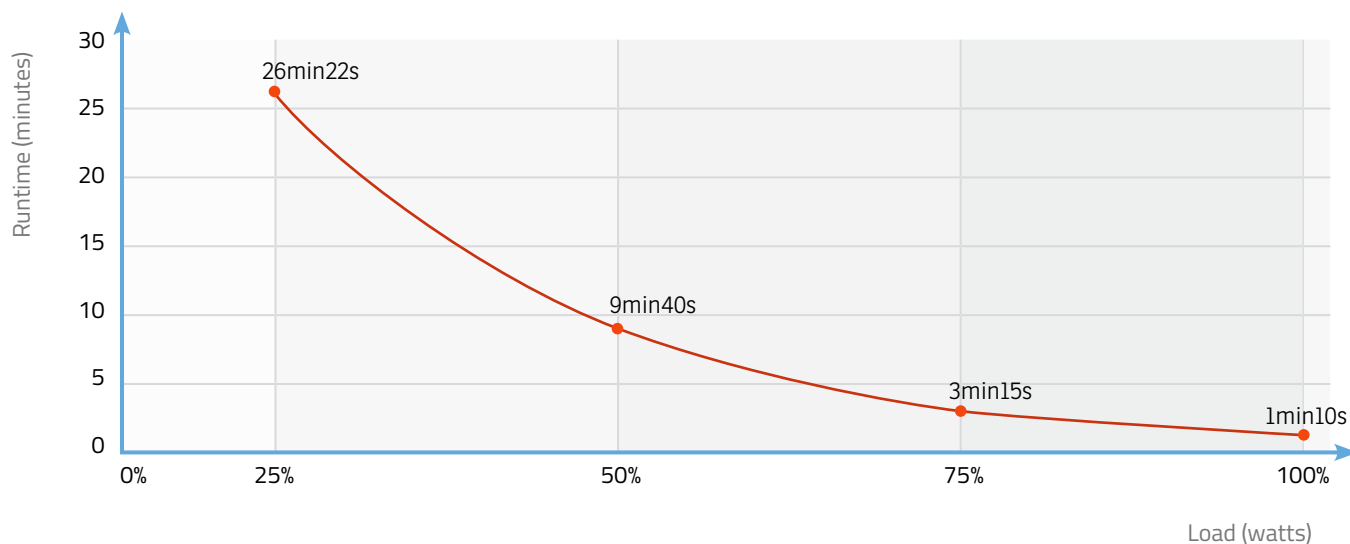

Running time on battery

Logistics

Carton Box Size (LxHxW)	528 x 258x 545 mm
Pieces in the Carton Box	4
Net & Gross weight / CTN	NW: 22.8 kg / GW: 23.9 kg

Certificates