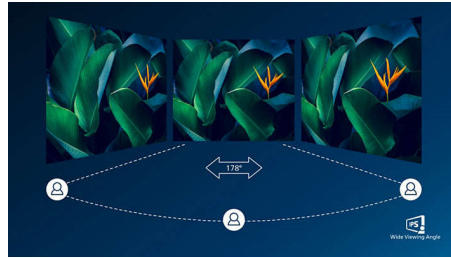

## USB-C connection

This Philips display features a USB type-C connector with power delivery. With intelligent and flexible power management, you can power charge your compatible device directly. Its slim, reversible USB-C allows for easy, one-cable connection. You can watch high resolution video and transfer data at a super-speed, while powering up and re-charging your compatible device at the same time.

## 1ms MPRT fast response

MPRT (motion picture response time) is more intuitive way to describe the response time,

which directly refers the duration from seeing blurry noise to clean and crisp images. Philips gaming monitor with 1 ms MPRT effectively eliminates smearing and motion blur, delivers shaper and precise visuals to enhance gaming experience. Best choice for playing thrilling and twitch-sensitive games.

## IPS technology

IPS displays use an advanced technology which gives you extra wide viewing angles of 178/178 degree, making it possible to view the display from almost any angle. Unlike standard TN panels, IPS displays gives you remarkably crisp images with vivid colors, making it ideal not only for Photos, movies and web browsing, but also for professional applications which demand color accuracy and consistent brightness at all times.