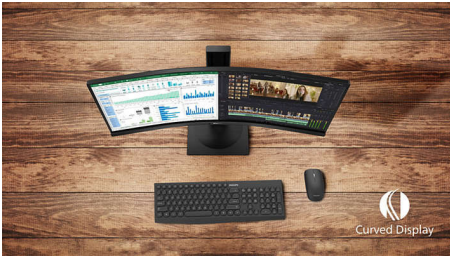

Superb Picture Quality

- VA display delivers awesome images with wide viewing angles
- DisplayHDR 400 for more lifelike and outstanding visuals

Single cable USB-C connection

- RJ-45 to USB-C gives easy network connection with security
- USB 3.2 high-speed data transfer

Designed for the way you work

- Tilt, swivel and height-adjust for an ideal viewing position
- Securely sign in with pop-up webcam with Windows Hello™
- Eyesafe-certified blue light protection and colour accuracy
- 32:9 SuperWide screen designed to replace multiscreen setups
- Curved display design for a more immersive experience
- Adjustable webcam: for comfortable video conferencing.
- Busylight: for setting your work status
- Earphone hook: for customisable storage

PHILIPS

32:9 SuperWide curved monitor with USB-C
5000 series 49 (48.8"/124 cm diag.), 5120 x 1440 (Dual QHD)

49B2U5900CH/00

Highlights

Curved display design

Desktop monitors offer a personal user experience, which suits a curved design very well. The curved screen provides a pleasant yet subtle immersion effect, which focuses on you at the centre of your desk.

dimming and peak brightness up to 400 nits, images come to life with notable highlights while featuring deeper, more nuanced blacks. It renders a fuller palette of rich new colours, delivering a visual experience that engages your senses.