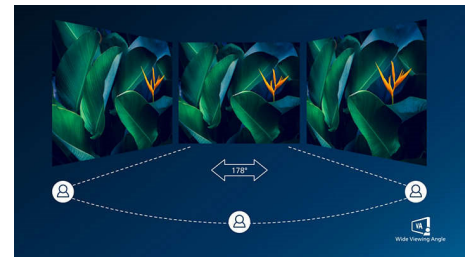

VA display

The Philips VA LED display uses an advanced multi-domain vertical alignment technology that gives you super-high static contrast ratios for extra-vivid and bright images. While standard office applications are handled with ease, it is especially suitable for photos, web browsing, films, gaming and demanding graphical applications. Its optimised pixel management technology gives you a 178/178 degree extra-wide viewing angle, resulting in crisp images.