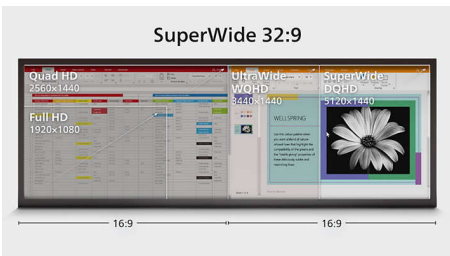

PHILIPS

32:9 SuperWide curved monitor with USB-C
5000 series 49 (48.8"/124 cm diag.), 5120 x 1440 (Dual QHD)

49B2U5900CH/00

Highlights

Curved display design

Desktop monitors offer a personal user experience, which suits a curved design very well. The curved screen provides a pleasant yet subtle immersion effect, which focuses on you at the centre of your desk.

32:9 SuperWide

32:9 SuperWide 49" screen with 5120 x 1440 resolution is designed to replace multiscreen setups for a massive wide view. It's like having two 27" 16:9 Quad HD displays side by side. SuperWide monitors offer the screen area of dual monitors without the complicated setup.