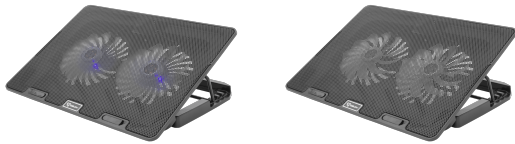

## COOLING PADS

# COOLING PAD SBOX CP-101

## DESCRIPTION

Elevate your laptop's performance and comfort with the SBOX CP-101 Desktop Cooling Pad. Designed for 15.6" notebooks, it features dual 140mm fans with soothing blue LED lights, enhancing cooling and airflow. With adjustable angles (0° - 35°), you can find the perfect position for work or play. The built-in USB hub offers extra connectivity, and the sleek black design with a combination of plastic and metal mesh ensures durability. Enjoy a quieter, cooler, and more efficient laptop experience with CP-101.

Angle adjustment: 0° - 35° (5 Positions)

Bearing type: Rifle

USB Hub: Yes

Dimensions (mm): 350x250x30/123

Weight (g): 667

Working voltage (V): DC 5V

Color: Black

Material: Plastic/Metal mesh