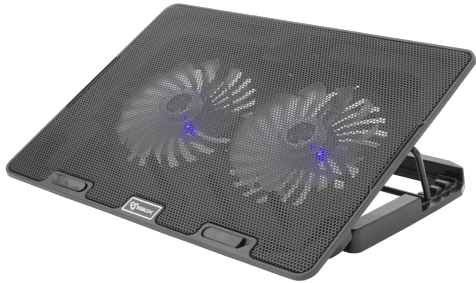

## COOLING PADS

# COOLING PAD SBOX CP-101

## DESCRIPTION

Elevate your laptop's performance and comfort with the SBOX CP-101 Desktop Cooling Pad. Designed for 15.6" notebooks, it features dual 140mm fans with soothing blue LED lights, enhancing cooling and airflow. With adjustable angles (0° - 35°), you can find the perfect position for work or play. The built-in USB hub offers extra connectivity, and the sleek black design with a combination of plastic and metal mesh ensures durability. Enjoy a quieter, cooler, and more efficient laptop experience with CP-101.

Angle adjustment: 0° - 35° (5 Positions)

Bearing type: Rifle

USB Hub: Yes

Dimensions (mm): 350x250x30/123

Weight (g): 667

Working voltage (V): DC 5V

Color: Black

Material: Plastic/Metal mesh