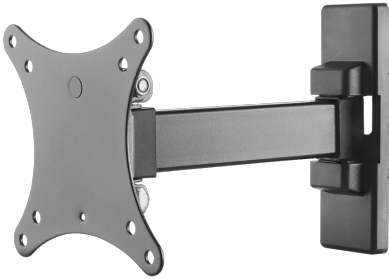

WALL MOUNT SBOX LCD-901

DESCRIPTION

The wall mount SBOX LCD-901 is designed to enhance your lifestyle by providing a sleek and space-saving solution to mount your LCD TV. With its adjustable tilt and swivel features, you can easily find the perfect viewing angle for immersive entertainment. This wall mount ensures a clutter-free living space and adds a modern touch to your home decor. Experience the convenience and aesthetic appeal with this wall mount.

Maximum screen size: 28" / 71 cm

Note: When mounting, pay attention to the VESA and the type of screws used by individual TV manufacturers!

Wall distance (mm): 44 - 192

Level adjustment: +3° / -3°

Detachable VESA plate: Yes

Swivel: +90° / -90°

Vertical tilt: +3° / -10°

VESA: 75x75 - 100x100

Surface finish: Powder coating

Mount type: Tilting-swivel with hand

Maximum load (kg): 20

Cable management: No

For curved screens: No

Level: No

Recommended screen size: 13" - 28"/33 - 71 cm

Installation: Wall

Weight (g):

Dimensions (mm): 192x136x117

Material: Steel/Plastic

Color: Black