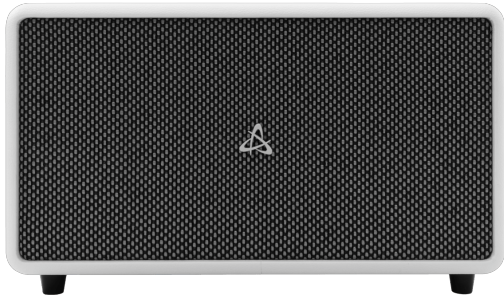

## SPEAKER SBOX BLUETOOTH BT-60 TANGO White 60W

### DESCRIPTION

Introducing the SBOX TANGO Bluetooth speaker: With BT 5.3, it delivers crisp sound with 60W output power. Featuring a bass driver of 127mm and two treble drivers of 63.5mm each, it offers a dynamic audio experience. With versatile connectivity options and a sleek white design, it complements any lifestyle.

### SPECIFICATIONS

Music time (h):

Input sensitivity:

Audio amplifier:

Speaker dimensions (mm): 410x260x280

Other:

Distortion:

Weight (g): 4800

Illumination: No

Color: White

Interface: USB 2.0, Bluetooth, AUX 3.5mm, TYPE-C,TWS

Material: PU Appearance/Wood/Plastic/Aluminium