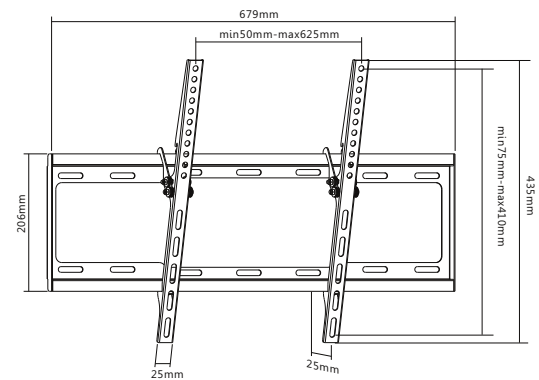

Tilt TV Wall Mount

SUNNE™

32-55-ET

For most 81 cm – 140 cm*
(32" – 55") LED, LCD Flat Panel TVs

37-70-ET

For most 94 cm – 178 cm*
(37" – 70") LED, LCD Flat Panel TVs

*Diagonal

Features

- 0° – 14° tilting
- Max. VESA 400x400 (32-55-ET) / 600x400 (37-70-ET)
- Only 25mm to the Wall
- Rated load: max. 35 kg

Material	Steel
Color	Black
Installation	Wall
Rated Load	max. 35 kg
EAN 32-55-ET	6956745152877
EAN 37-70-ET	6956745152846