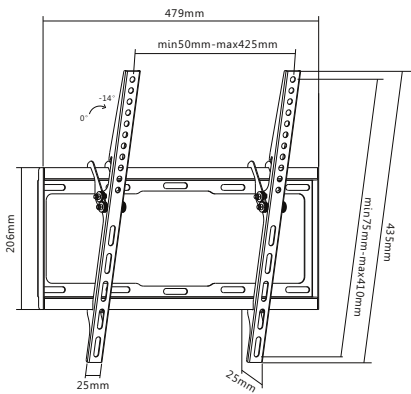

Tilt TV Wall Mount

SUNNE™

32-55-ET

For most 81 cm – 140 cm*
(32" – 55") LED, LCD Flat Panel TVs

37-70-ET

For most 94 cm – 178 cm*
(37" – 70") LED, LCD Flat Panel TVs

*Diagonal

Features

- 0° – 14° tilting
- Max. VESA 400x400 (32-55-ET) / 600x400 (37-70-ET)
- Only 25mm to the Wall
- Rated load: max. 35 kg

Material	Steel
Color	Black
Installation	Wall
Rated Load	max. 35 kg
EAN 32-55-ET	6956745152877
EAN 37-70-ET	6956745152846