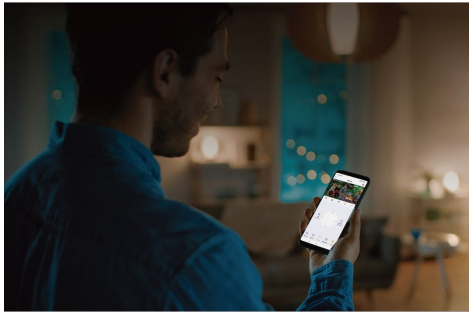

Selling Points

Two-way Audio

Real-time full-duplex two-way audio communication function enables you to chat with your family anytime and anywhere, bringing the most affectionate greetings to your beloved.