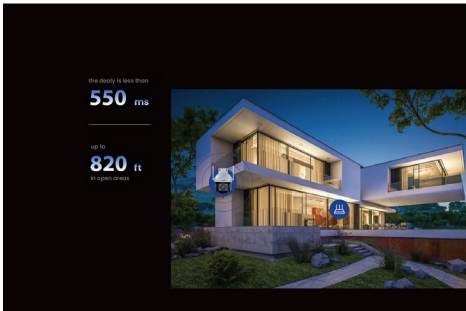

Real Dual Antenna

With accumulation of wireless technology for 20 years and MIMO technology, which can ensure a stable wireless connection of 250 meters. The camera also supports wired connection.