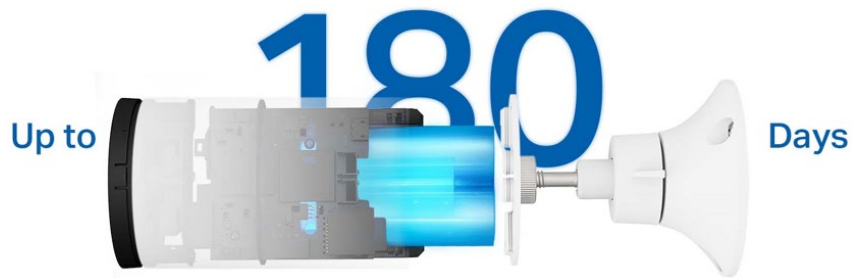

Smart Wire-Free Indoor/Outdoor Security Camera

2K
Resolution

Tapo C410

 **Color Night Vision**

Up to 180-Day
Battery Life†

Free AI
Detection

Local microSD Storage
(Up to 512 GB)‡

works with **amazon alexa**

works with **Google Home**

// Highlight

Add Security to Your Home. Wherever. Whenever.

Enjoy flexible placement indoors or out with the camera's wire-free design, freeing you from being restricted to an outlet. Get all-round protection with a high-quality 2K live view, displaying vivid colors even at night.

// Highlight

Enduring Power for Continuous Security

With its built-in 6400 mAh rechargeable battery, the Tapo C410 reduces the frequency of recharges, providing up to 180 days of uninterrupted performance on a single charge.†

2K 3MP Live View

Captures more details and delivers high-definition pictures with a 2304×1296 px resolution.[△]

Smart Person Detection

Get alerts when a person is detected, reducing false alerts and unnecessary notifications, which also extends battery life.