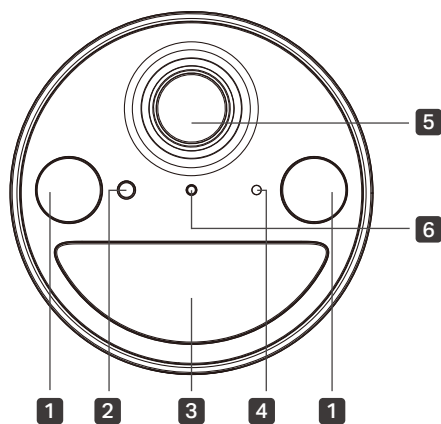

// Appearance

Front