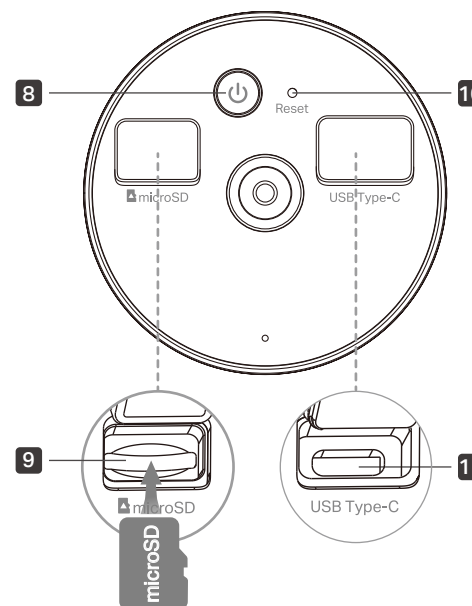

General	Storage Humidity	5%~90% RH, Non-condensing
	Charging Temperature	0°C ~ 45°C (32 °F ~ 113 °F)
	Dimensions	Camera Dimensions: D60 mm*89 mm (D2.36 in. * 3.5 in.)
	Weight	230 g
	Screw Size	 <p>Depth of Phillips: 0.91~1.43mm</p>
Package Contents	<p>Tapo C410 × 1 Camera Bracket × 1 USB Adapter × 1 USB Adapter Cable × 1 Screws and Anchors × 3 Mounting Template × 1 Quick Start Guide × 1</p>	

// Appearance

Front

Side

Back

- 1** Spotlights
- 2** Light Sensor
- 3** Motion Sensor
- 4** Microphone
- 5** Lens
- 6** Status LED
- 7** Speaker

- 8** Power Button Press and hold for about 3 seconds to turn on/off the camera.
- 9** microSD Card Slot
- 10** Reset Button Use a pin to press and hold for at least 5 seconds to reset the camera to factory default settings.
- 11** USB Type-C Charging Port