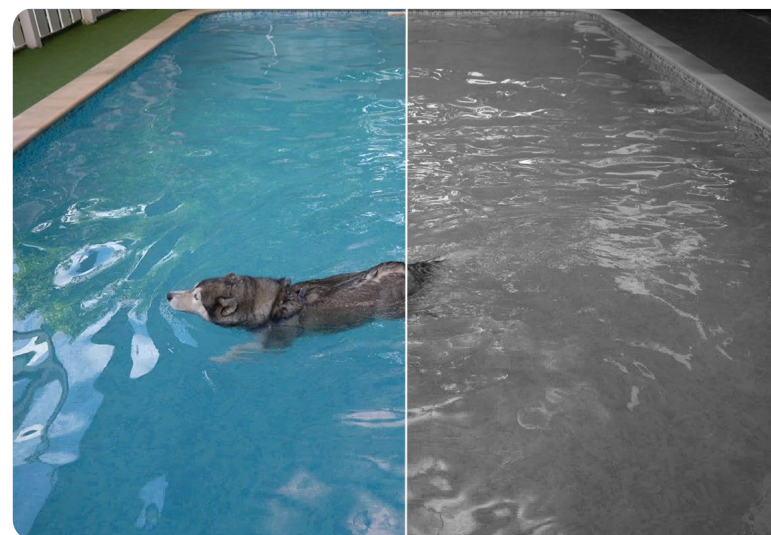

// Highlight

Crisp Clear Details with 2K Clarity

Captures more details and delivers high-definition pictures with a 2304×1296 px resolution.

Full-Color View, Day and Night

Enhances your security by revealing brighter, color images and vivid details with built-in spotlights even at night.

2K 3MP Live View

Captures more details and delivers high-definition pictures with a 2304×1296 px resolution.[△]

Smart Person Detection

Get alerts when a person is detected, reducing false alerts and unnecessary notifications, which also extends battery life.