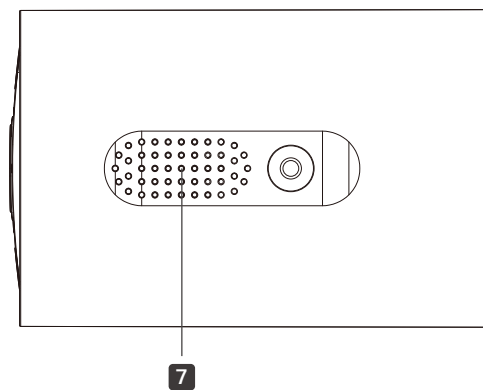

// Appearance

Side

- **1** Spotlights
- **2** Light Sensor
- **3** Motion Sensor
- **4** Microphone
- **5** Lens
- **6** Status LED
- **7** Speaker

- **8** Power Button Press and hold for about 3 seconds to turn on/off the camera.
- **9** microSD Card Slot
- **10** Reset Button Use a pin to press and hold for at least 5 seconds to reset the camera to factory default settings.
- **11** USB Type-C Charging Port

[†]The time of use includes recording and watching live views. 180-day battery life is based on Tapo laboratory tests with 250s of use per day. Actual battery life may vary due to device settings, usage, router specifications, and environmental factors.

[‡]microSD card purchased separately. Actual storage capacity depends on the size of the microSD card used.

[§]Subscribe for cloud storage at <https://www.tapo.com/tapocare/>

[^]Compatible with Alexa and Google Assistant supported displays. User experience is dependent on the connected device's specifications.

*Tapo solar panel purchased separately. Actual experience may vary due to placement angle, weather conditions, and camera usage.

Specifications are subject to change without notice. All brands and product names are trademarks or registered trademarks of their respective holders.

©2024 TP-Link