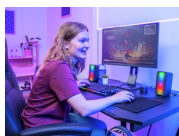

24587_pictures_lifestyle_visual_2.jpg

ImageWidth: 3.150 px

ImageHeight: 2.362 px

ImageResolution: 300 dpi