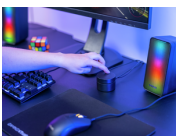

Lifestyle Images

24587_pictures_lifestyle_visual_4.jpg

ImageWidth: 3.150 px

ImageHeight: 2.362 px

ImageResolution: 300 dpi