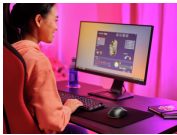

Lifestyle Images

25127_pictures_lifestyle_visual_2.jpg

ImageWidth: 3.000 px

ImageHeight: 2.250 px

ImageResolution: 300 dpi