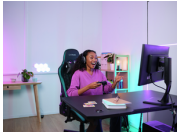

24790_pictures_lifestyle_visual_5.jpg

ImageWidth: 4.000 px

ImageHeight: 3.000 px

ImageResolution: 300 dpi